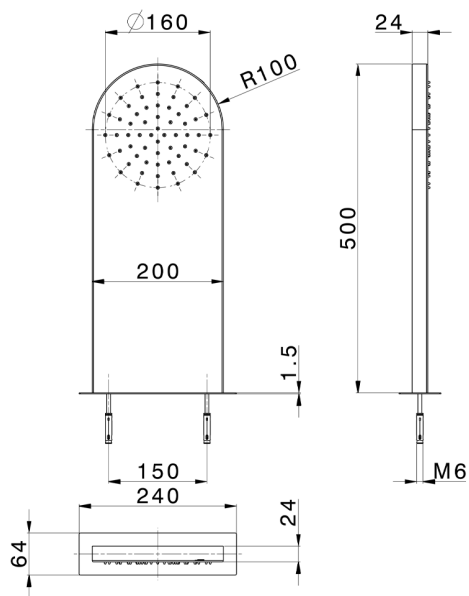

Wall-mounted rectangular round showerhead ZEN_ZS122020

MODEL **ZS122020**

Wall-mounted rectangular round showerhead, rain function, Stainless Steel AISI 304

AVAILABLE FINISHINGS

- **D1** D1 Brushed Inox
- **40** 40 Matt Black
- **4Q** 4Q Matt White
- **D2** D2 Polished Inox

CHARACTERISTICS

2026-04-10