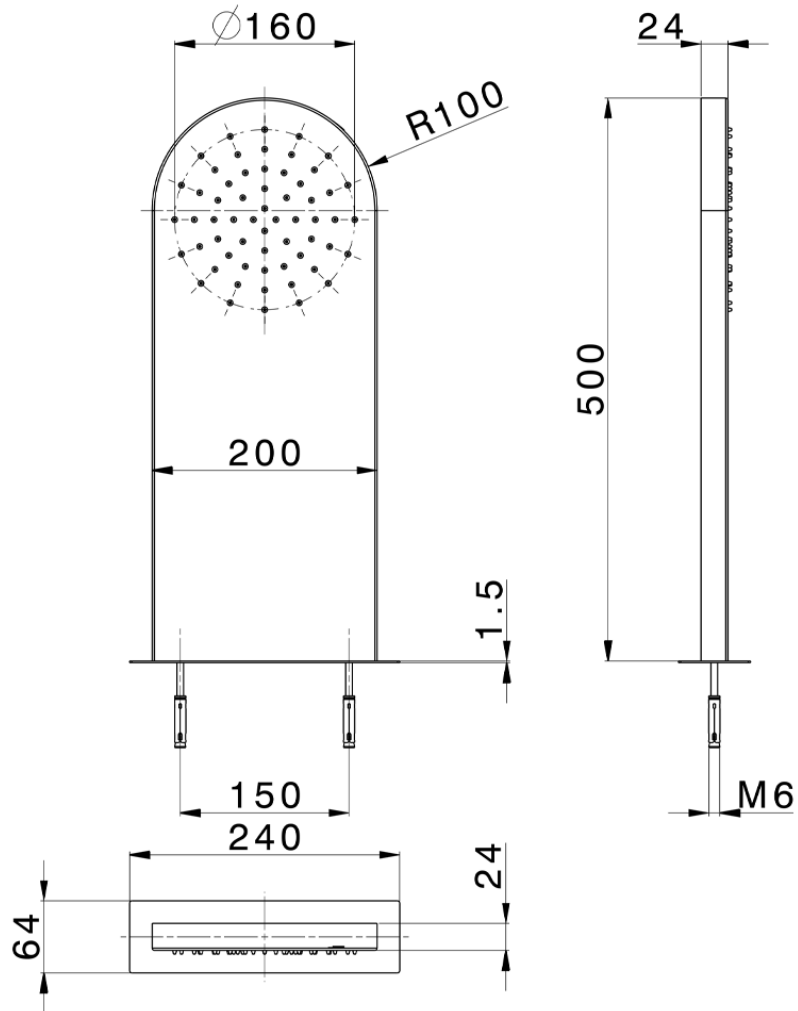

Wall-mounted rectangular round showerhead ZEN_ZS122020

ZS122020

<https://en.huberitalia.com/wall-mounted-rectangular-round-showerhead-zen-zs122020>

2026-06-26