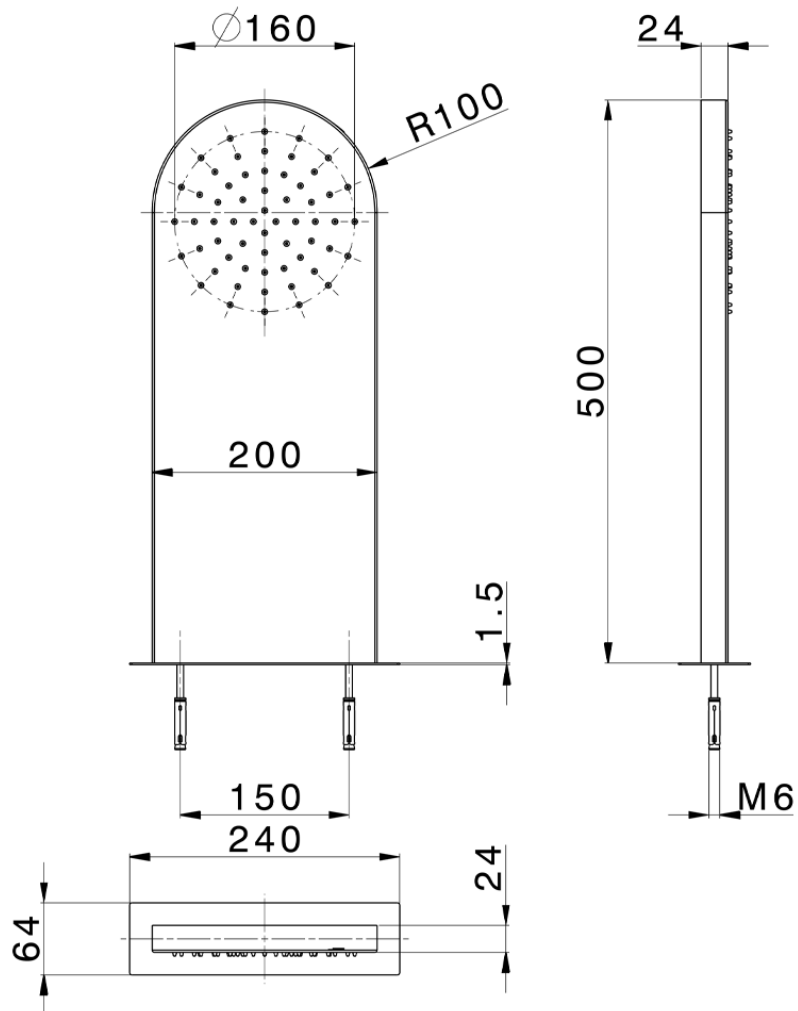

Wall-mounted rectangular round showerhead ZEN\_ZS122020

ZS122020

<https://en.huberitalia.com/wall-mounted-rectangular-round-showerhead-zen-zs122020>

2026-04-08