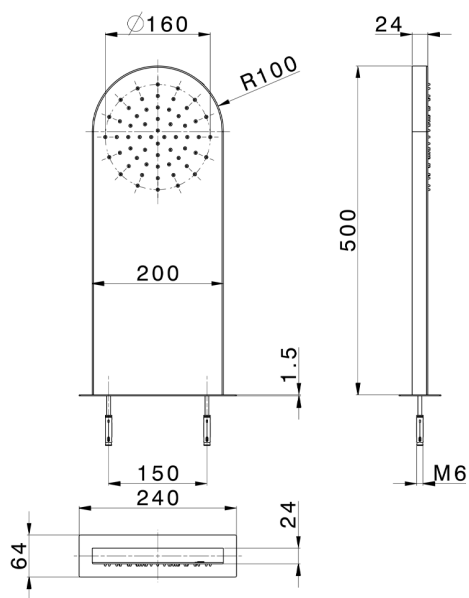

Wall-mounted rectangular round showerhead ZEN_ZS122020

MODEL **ZS122020**

Wall-mounted rectangular round showerhead, rain function, Stainless Steel AISI 304

AVAILABLE FINISHINGS

- **D1** D1 Brushed Inox
- **40** 40 Matt Black
- **4Q** 4Q Matt White
- **D2** D2 Polished Inox

CHARACTERISTICS

2026-04-08