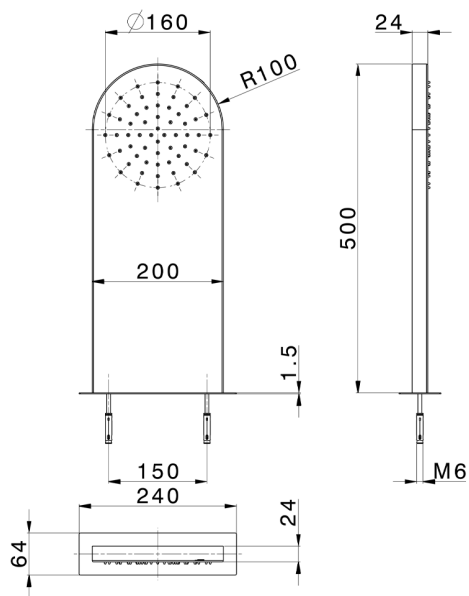

Wall-mounted rectangular round showerhead ZEN_ZS122020

MODEL **ZS122020**

Wall-mounted rectangular round showerhead, rain function, Stainless Steel AISI 304

AVAILABLE FINISHINGS

- **D1** D1 Brushed Inox
- **40** 40 Matt Black
- **4Q** 4Q Matt White
- **D2** D2 Polished Inox

CHARACTERISTICS

2026-05-15