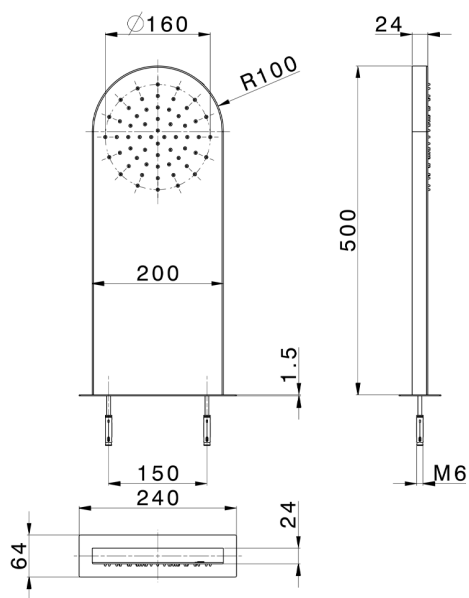

Wall-mounted rectangular round showerhead ZEN_ZS122020

MODEL **ZS122020**

Wall-mounted rectangular round showerhead, rain function, Stainless Steel AISI 304

AVAILABLE FINISHINGS

- **D1** D1 Brushed Inox
- **40** 40 Matt Black
- **4Q** 4Q Matt White
- **D2** D2 Polished Inox

CHARACTERISTICS

2026-06-26