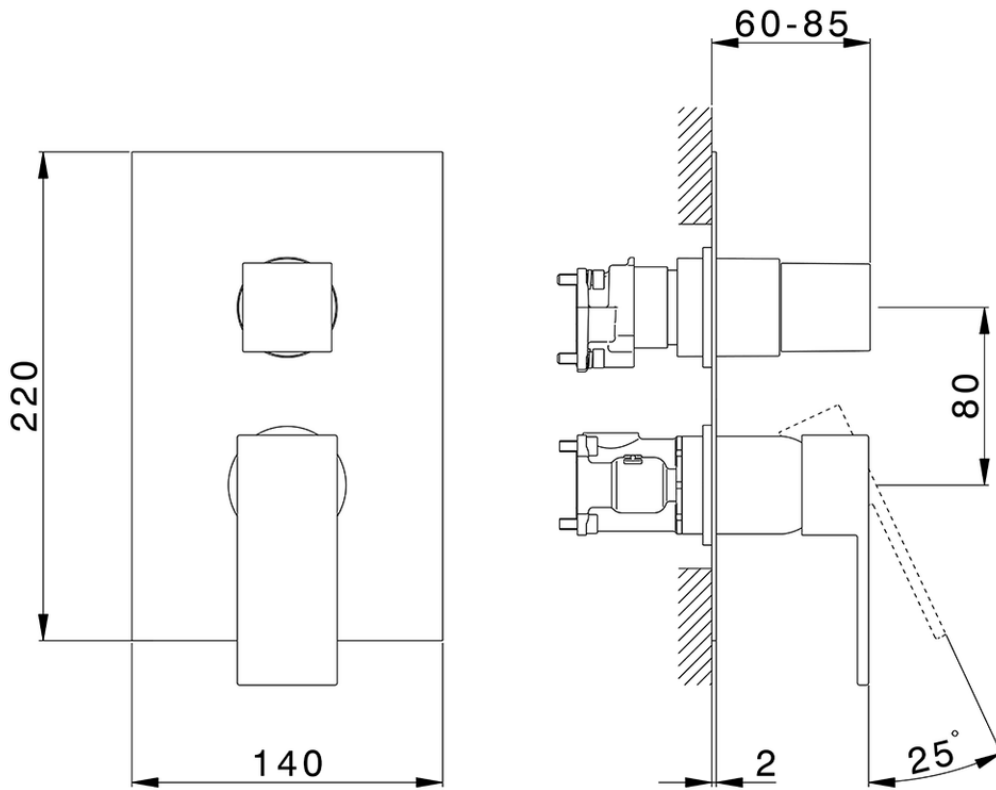

Exposed part for Single Lever One Box Valve ONE BOX_NE0BM030

NE0BM030

<https://en.huberitalia.com/exposed-part-for-single-lever-one-box-valve-one-box-ne0bm030>

ZB00B031

<https://en.huberitalia.com/one-box-universal-concealed-part-one-box-zb00b031>