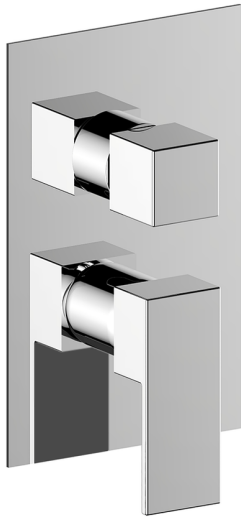

Exposed part for Single Lever One Box Valve ONE BOX_NE0BM030

MODEL **NE0BM030**

Exposed part for Single Lever One Box Valve, with 2-3 outlet diverter, Minimum depth of installation: 67 mm, without concealed part, for items ZB00B030-ZB00B031

AVAILABLE FINISHINGS

-  **21** 21 Chrome
-  **2F** 2F Brushed Nickel
-  **40** 40 Matt Black
-  **4Q** 4Q Matt White

CHARACTERISTICS

Cartridge Spare Parts **ZZ97179000**

35 mm Cartridge

Installation **Concealed**

Required concealed parts **ZB00B031**

ZB00B030

Exposed part for Single Lever One Box Valve ONE BOX_NE0BM030

NE0BM030

<https://en.huberitalia.com/exposed-part-for-single-lever-one-box-valve-one-box-ne0bm030>

One Box Universal Concealed Part ONE BOX_ZB00B031

MODEL **ZB00B031**

One Box Universal Concealed Part, for 1 or 2 or 3 outlet thermostatic or single lever, without trim kit, with noise reducers, with sealing gasket