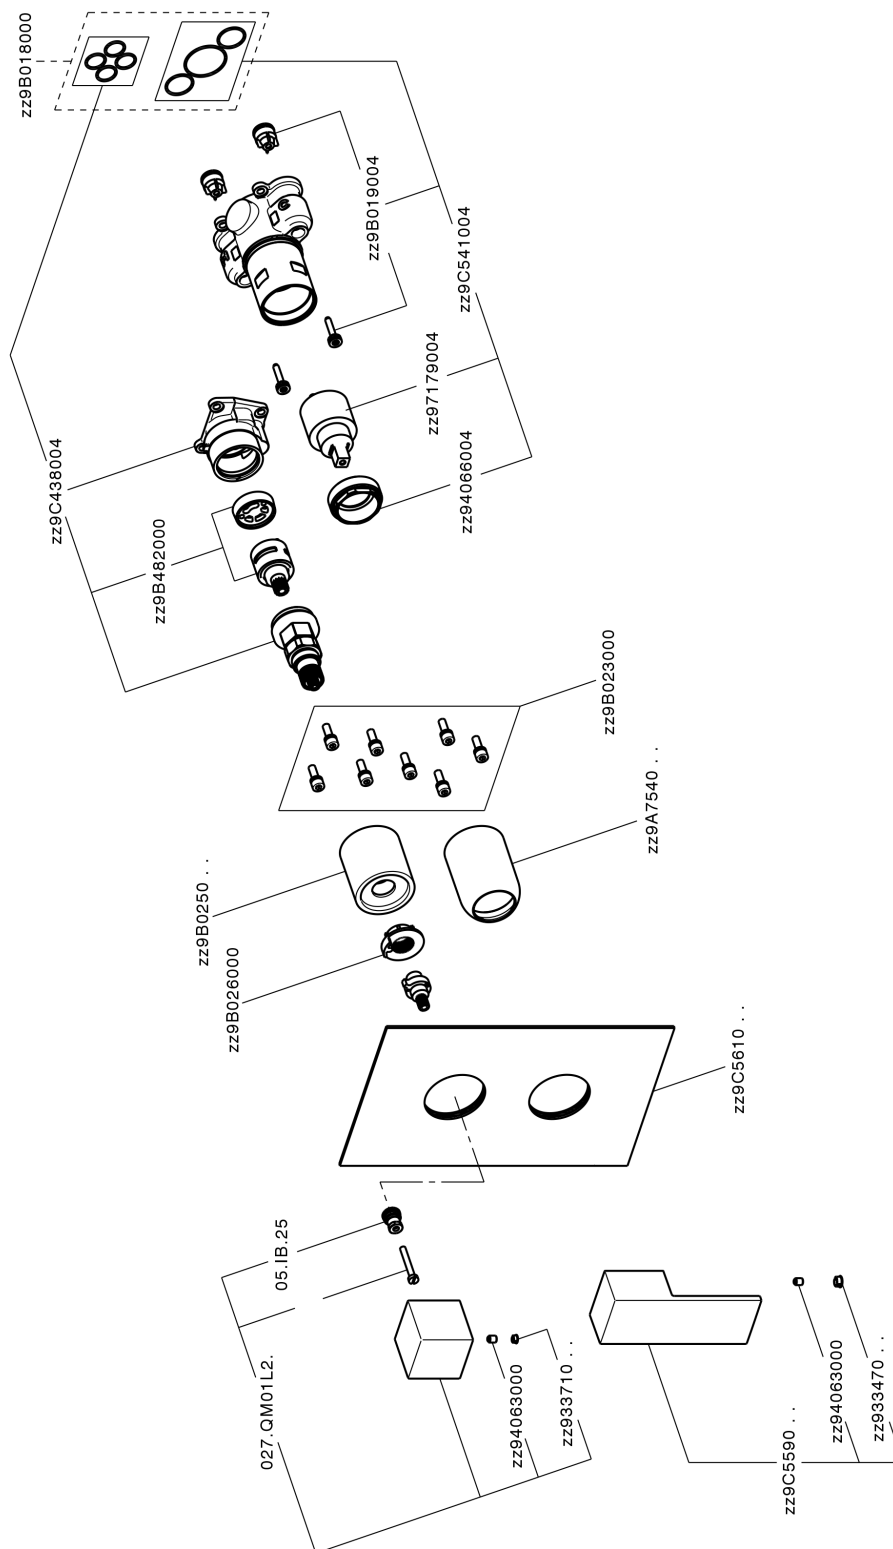

Exposed part for Single Lever One Box Valve ONE BOX_NE0BM030

MODEL **NE0BM030**

Exposed part for Single Lever One Box Valve, with 2-3 outlet diverter, Minimum depth of installation: 67 mm, without concealed part, for items ZB00B030-ZB00B031

AVAILABLE FINISHINGS

-  **21** 21 Chrome
-  **2F** 2F Brushed Nickel
-  **40** 40 Matt Black
-  **4Q** 4Q Matt White

CHARACTERISTICS

Cartridge Spare Parts **ZZ97179000**

35 mm Cartridge

Installation **Concealed**

Required concealed parts **ZB00B031**

ZB00B030

Exposed part for Single Lever One Box Valve ONE BOX_NE0BM030

NE0BM030

<https://en.huberitalia.com/exposed-part-for-single-lever-one-box-valve-one-box-ne0bm030>

One Box Universal Concealed Part ONE BOX_ZB00B031

MODEL **ZB00B031**

One Box Universal Concealed Part, for 1 or 2 or 3 outlet thermostatic or single lever, without trim kit, with noise reducers, with sealing gasket