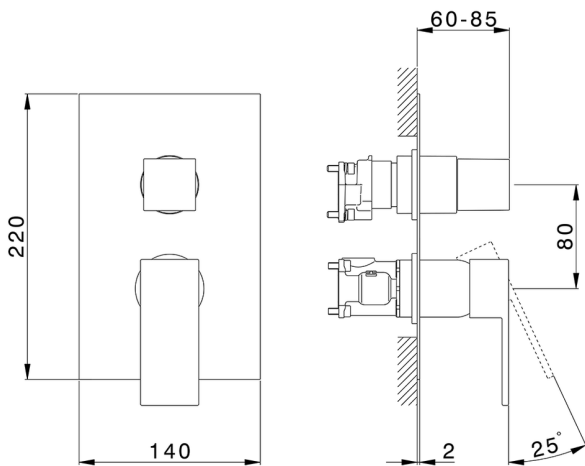

Exposed part for Single Lever One Box Valve ONE BOX_NE0BM030

MODEL **NE0BM030**

Exposed part for Single Lever One Box Valve, with 2-3 outlet diverter, Minimum depth of installation: 67 mm, without concealed part, for items ZB00B030-ZB00B031

AVAILABLE FINISHINGS

-  **21** 21 Chrome
-  **2F** 2F Brushed Nickel
-  **40** 40 Matt Black
-  **4Q** 4Q Matt White

CHARACTERISTICS

Cartridge Spare Parts **ZZ97179000**

35 mm Cartridge

Installation **Concealed**

Required concealed parts **ZB00B031**

ZB00B030

Exposed part for Single Lever One Box Valve ONE BOX_NE0BM030

NE0BM030

<https://en.huberitalia.com/exposed-part-for-single-lever-one-box-valve-one-box-ne0bm030>