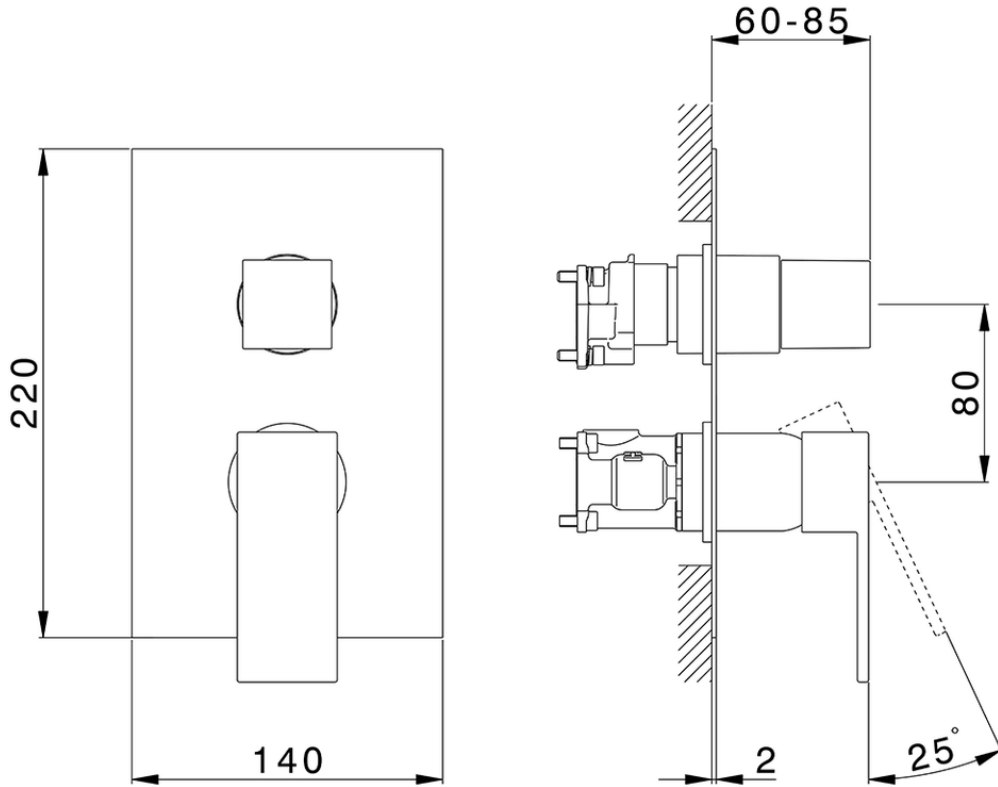

Exposed part for Single Lever One Box Valve ONE BOX_NE0BM030

NE0BM030

<https://en.huberitalia.com/exposed-part-for-single-lever-one-box-valve-one-box-ne0bm030>

ZB00B031

<https://en.huberitalia.com/one-box-universal-concealed-part-one-box-zb00b031>