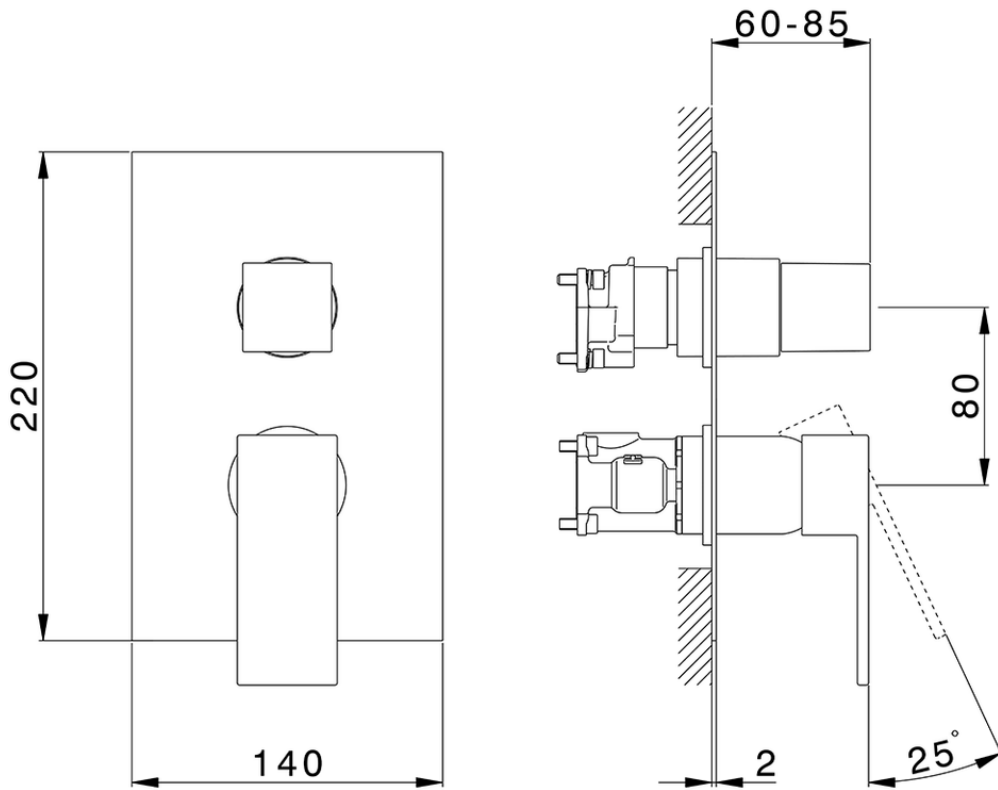

Exposed part for Single Lever One Box Valve ONE BOX_NE0BM030

NE0BM030

<https://en.huberitalia.com/exposed-part-for-single-lever-one-box-valve-one-box-ne0bm030>

ZB00B031

<https://en.huberitalia.com/one-box-universal-concealed-part-one-box-zb00b031>