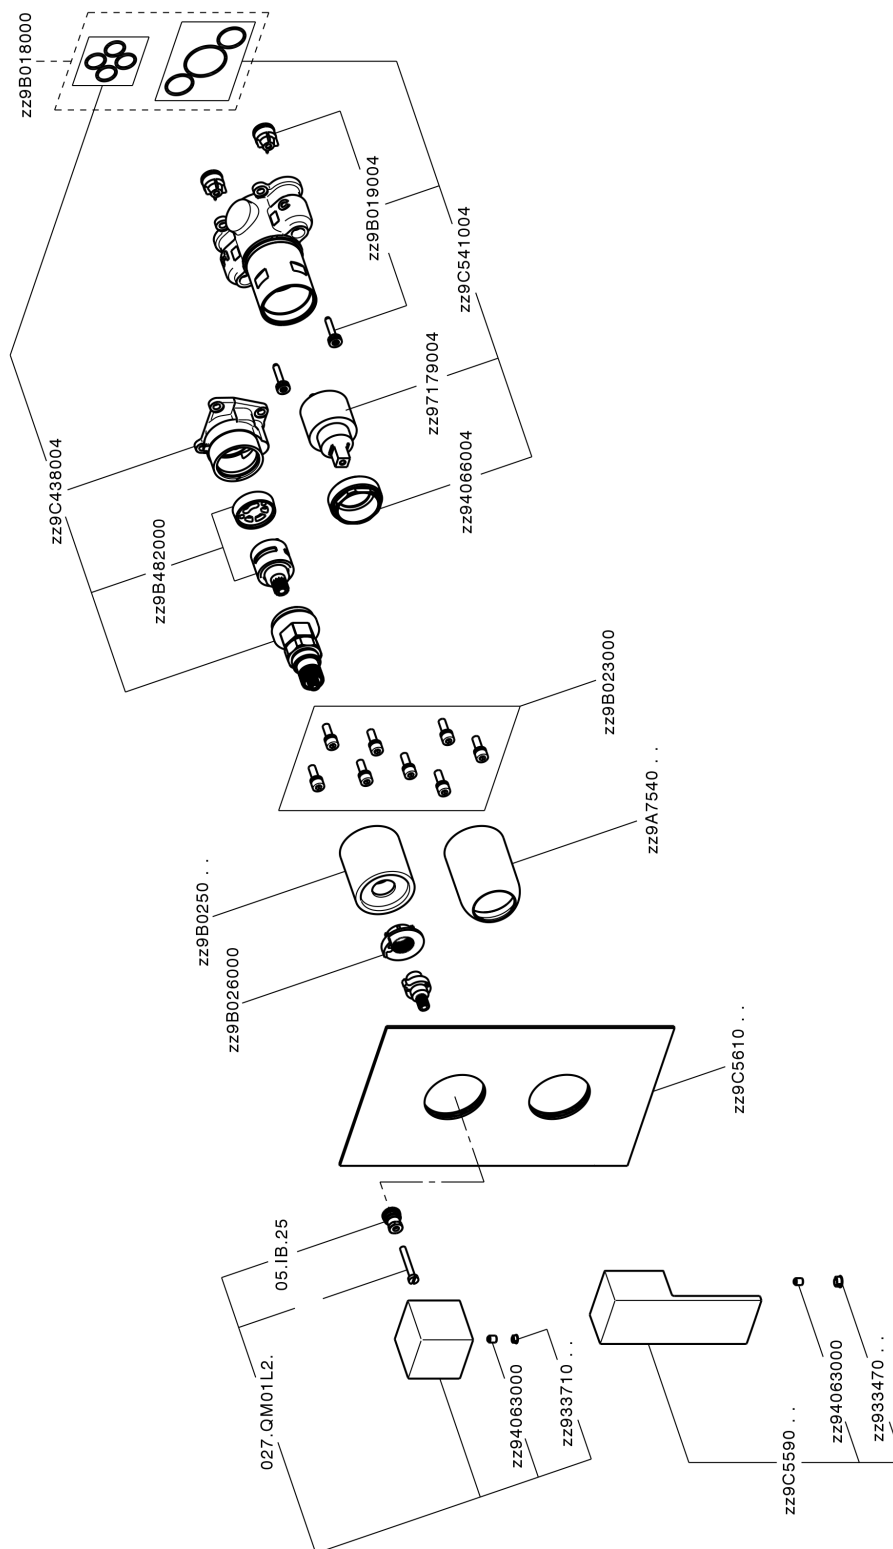

Exposed part for Single Lever One Box Valve ONE BOX_NE0BM030

NE0BM030

<https://en.huberitalia.com/exposed-part-for-single-lever-one-box-valve-one-box-ne0bm030>

One Box Universal Concealed Part ONE BOX_ZB00B031

ZB00B031

<https://en.huberitalia.com/one-box-universal-concealed-part-one-box-zb00b031>

One Box Universal Concealed Part ONE BOX_ZB00B030

ZB00B030

<https://en.huberitalia.com/one-box-universal-concealed-part-one-box-zb00b030>

2024-12-04