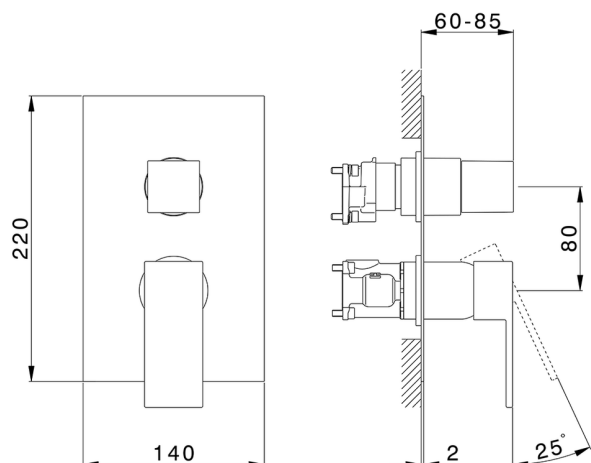

Exposed part for Single Lever One Box Valve ONE BOX_NE0BM030

MODEL **NE0BM030**

Exposed part for Single Lever One Box Valve, with 2-3 outlet diverter, Minimum depth of installation: 67 mm, without concealed part, for items ZB00B030-ZB00B031

AVAILABLE FINISHINGS

-  **21** 21 Chrome
-  **2F** 2F Brushed Nickel
-  **40** 40 Matt Black
-  **4Q** 4Q Matt White

CHARACTERISTICS

Cartridge Spare Parts **ZZ97179000**

35 mm Cartridge

Installation **Concealed**