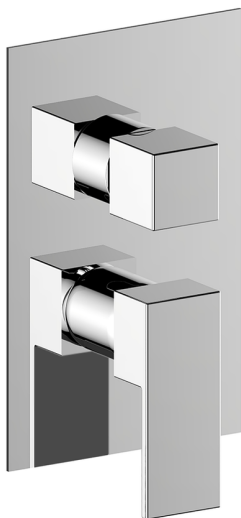

Exposed part for Single Lever One Box Valve ONE BOX_NE0BM030

MODEL **NE0BM030**

Exposed part for Single Lever One Box Valve, with 2-3 outlet diverter, Minimum depth of installation: 67 mm, without concealed part, for items ZB00B030-ZB00B031

AVAILABLE FINISHINGS

-  **21** 21 Chrome
-  **2F** 2F Brushed Nickel
-  **40** 40 Matt Black
-  **4Q** 4Q Matt White

CHARACTERISTICS

Cartridge Spare Parts **ZZ97179000**

35 mm Cartridge

Installation **Concealed**

Required concealed parts **ZB00B031**

ZB00B030

Exposed part for Single Lever One Box Valve ONE BOX_NE0BM030

NE0BM030

<https://en.huberitalia.com/exposed-part-for-single-lever-one-box-valve-one-box-ne0bm030>

One Box Universal Concealed Part ONE BOX_ZB00B031

MODEL **ZB00B031**

One Box Universal Concealed Part, for 1 or 2 or 3 outlet thermostatic or single lever, without trim kit, with noise reducers, with sealing gasket