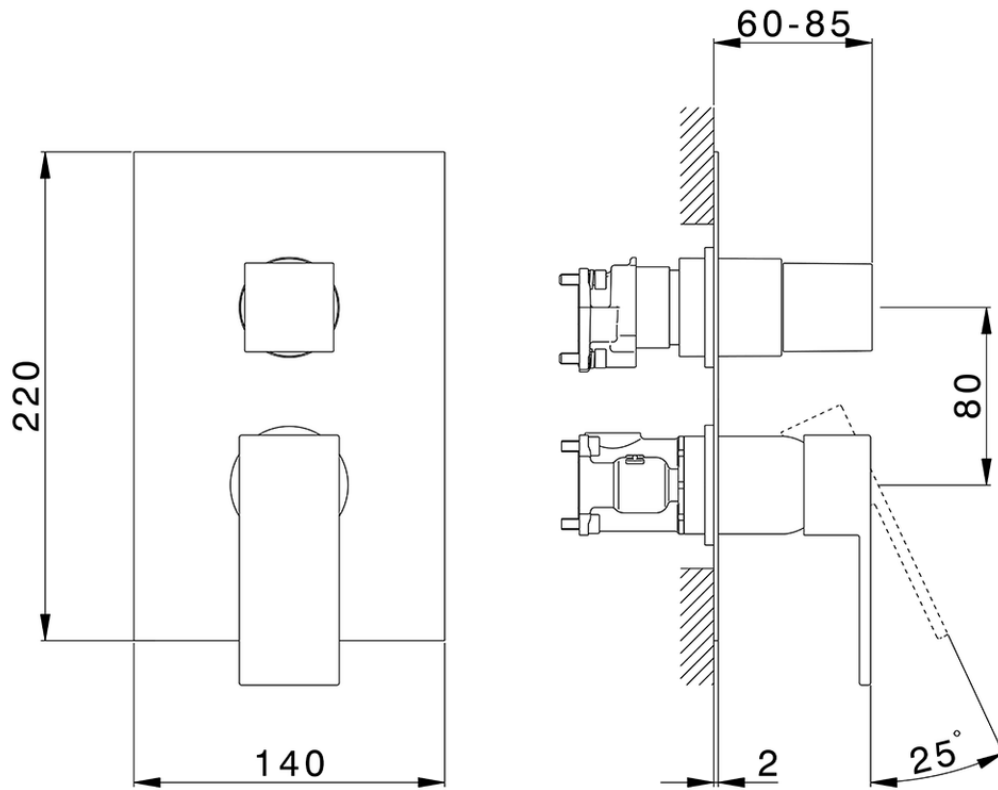

Exposed part for Single Lever One Box Valve ONE BOX_NE0BM030

NE0BM030

<https://en.huberitalia.com/exposed-part-for-single-lever-one-box-valve-one-box-ne0bm030>

ZB00B031

<https://en.huberitalia.com/one-box-universal-concealed-part-one-box-zb00b031>