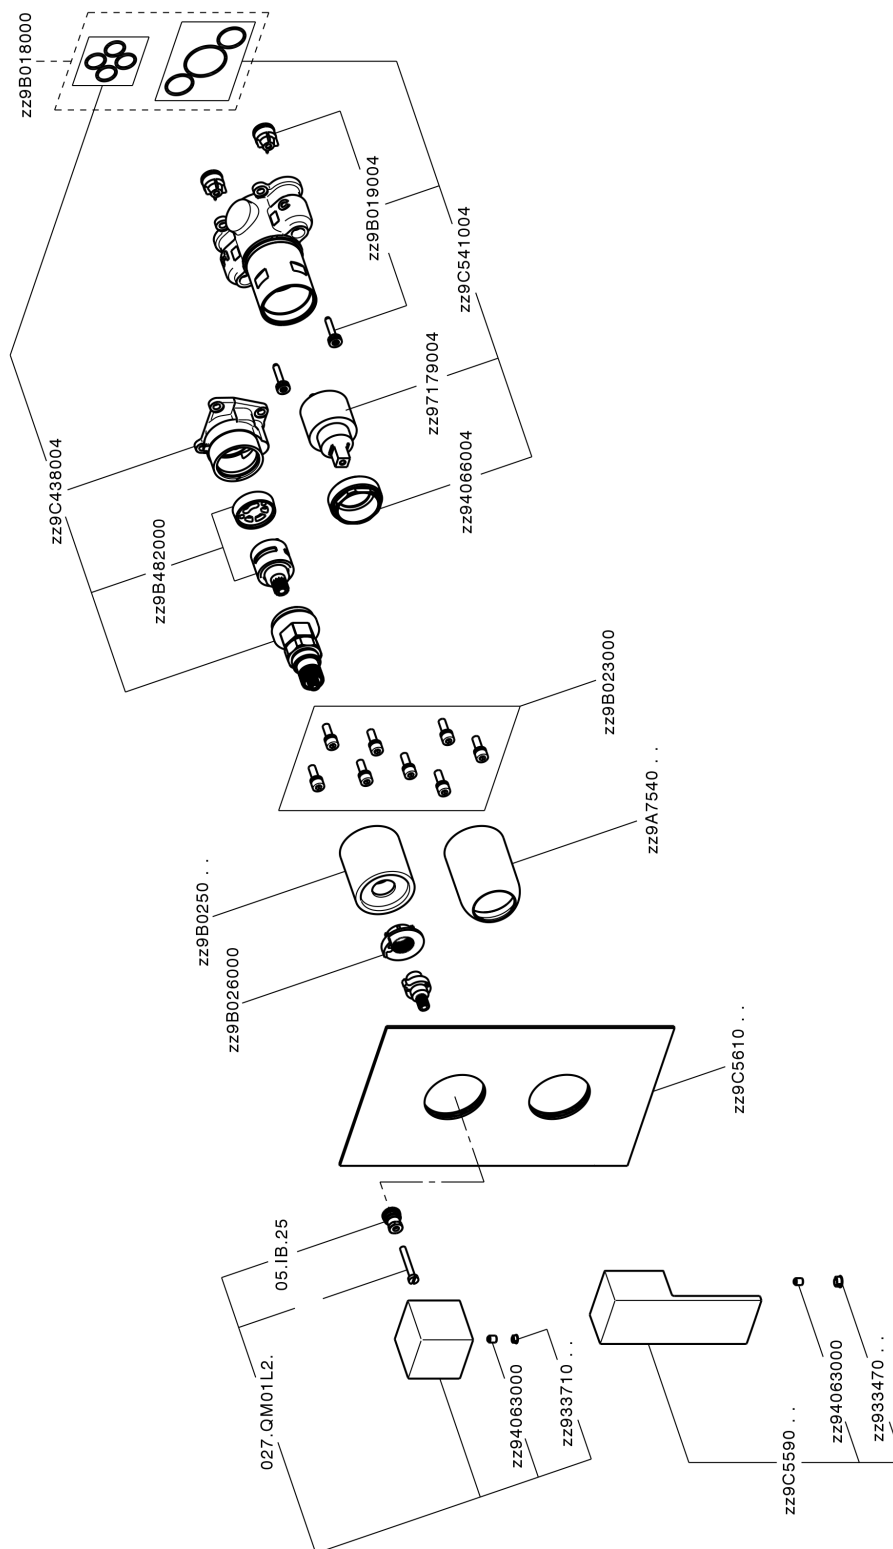

Exposed part for Single Lever One Box Valve ONE BOX_NE0BM030

NE0BM030

<https://en.huberitalia.com/exposed-part-for-single-lever-one-box-valve-one-box-ne0bm030>

One Box Universal Concealed Part ONE BOX_ZB00B031

ZB00B031

<https://en.huberitalia.com/one-box-universal-concealed-part-one-box-zb00b031>

One Box Universal Concealed Part ONE BOX_ZB00B030

ZB00B030

<https://en.huberitalia.com/one-box-universal-concealed-part-one-box-zb00b030>