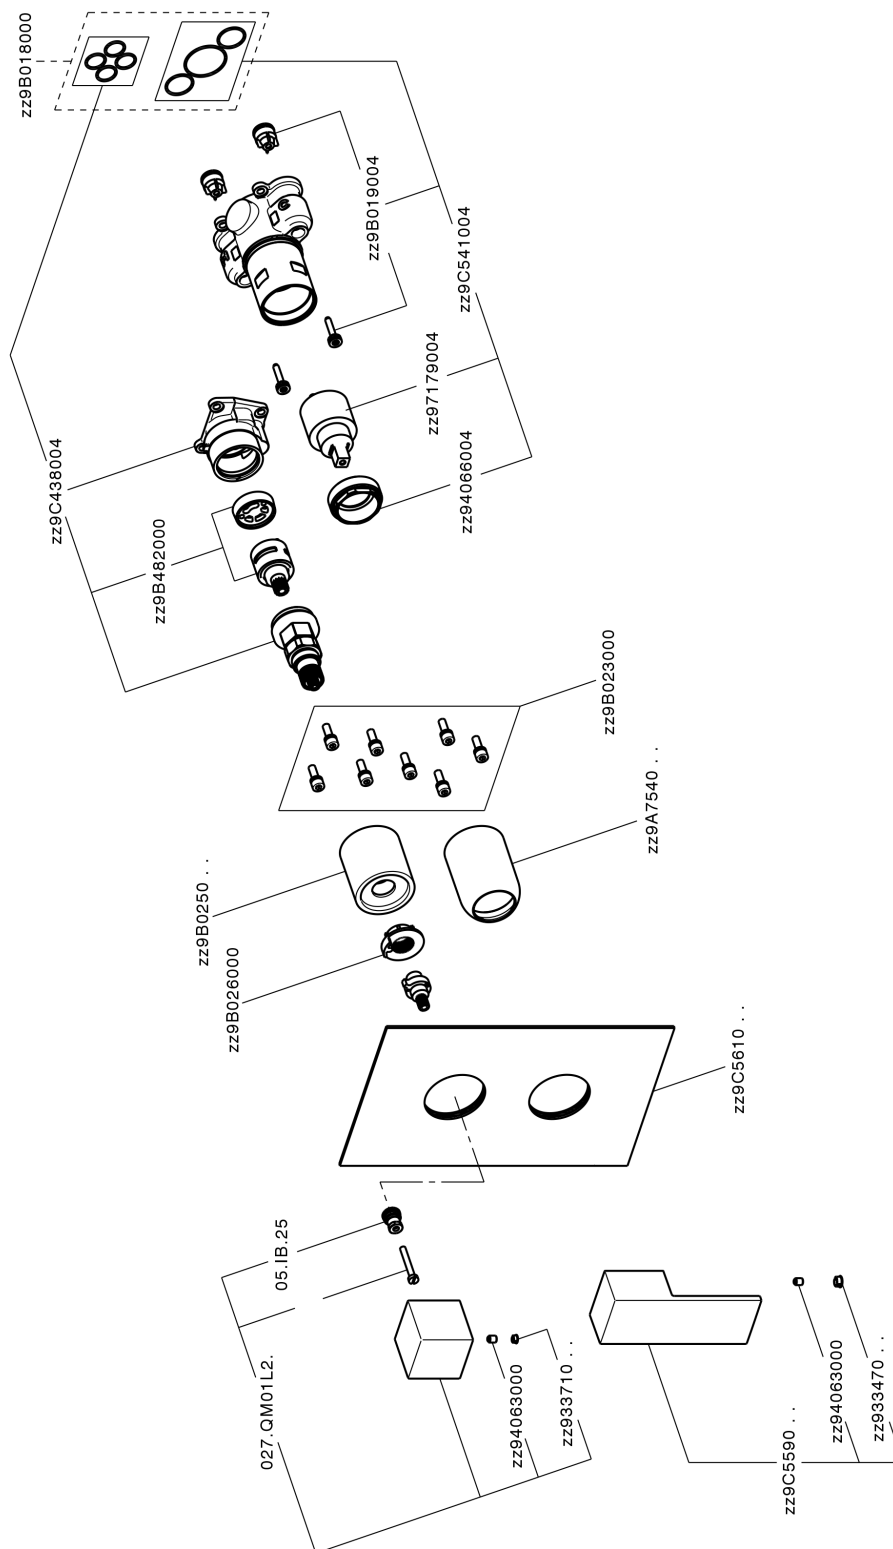

## Exposed part for Single Lever One Box Valve ONE BOX\_NE0BM030

MODEL **NE0BM030**

Exposed part for Single Lever One Box Valve, with 2-3 outlet diverter, Minimum depth of installation: 67 mm, without concealed part, for items ZB00B030-ZB00B031

### CHARACTERISTICS

Cartridge Spare Parts **ZZ97179000**

**35 mm Cartridge**

Installation **Concealed**

Required concealed parts **ZB00B031**

**ZB00B030**

## Exposed part for Single Lever One Box Valve ONE BOX\_NE0BM030

NE0BM030

<https://en.huberitalia.com/exposed-part-for-single-lever-one-box-valve-one-box-ne0bm030>

## One Box Universal Concealed Part ONE BOX\_ZB00B031

MODEL **ZB00B031**

One Box Universal Concealed Part, for 1 or 2 or 3 outlet thermostatic or single lever, without trim kit, with noise reducers, with sealing gasket