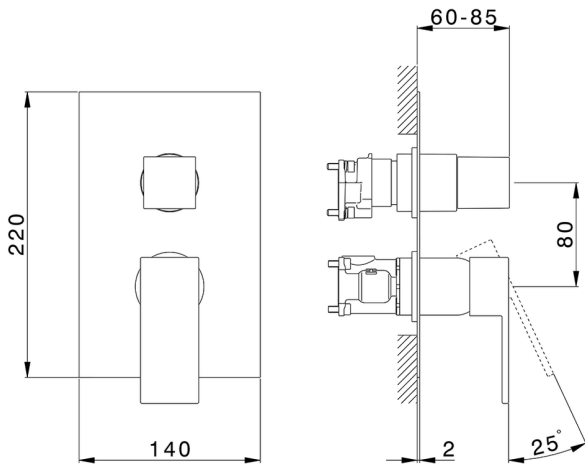

## Exposed part for Single Lever One Box Valve ONE BOX\_NE0BM030

MODEL **NE0BM030**

Exposed part for Single Lever One Box Valve, with 2-3 outlet diverter, Minimum depth of installation: 67 mm, without concealed part, for items ZB00B030-ZB00B031

### CHARACTERISTICS

Cartridge Spare Parts **ZZ97179000**

**35 mm Cartridge**

Installation **Concealed**

Required concealed parts **ZB00B031**

**ZB00B030**