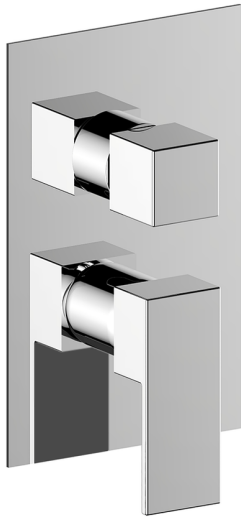

## Exposed part for Single Lever One Box Valve ONE BOX\_NE0BM030

MODEL **NE0BM030**

Exposed part for Single Lever One Box Valve, with 2-3 outlet diverter, Minimum depth of installation: 67 mm, without concealed part, for items ZB00B030-ZB00B031

### CHARACTERISTICS

Cartridge Spare Parts **ZZ97179000**

**35 mm Cartridge**

Installation **Concealed**

Required concealed parts **ZB00B031**

**ZB00B030**

## Exposed part for Single Lever One Box Valve ONE BOX\_NE0BM030

NE0BM030

<https://en.huberitalia.com/exposed-part-for-single-lever-one-box-valve-one-box-ne0bm030>

## One Box Universal Concealed Part ONE BOX\_ZB00B031

MODEL **ZB00B031**

One Box Universal Concealed Part, for 1 or 2 or 3 outlet thermostatic or single lever, without trim kit, with noise reducers, with sealing gasket