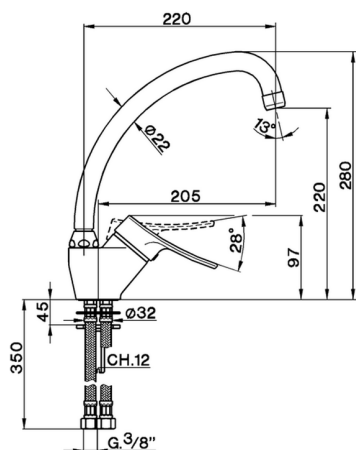

Single lever sink mixer KITCHEN_FU700520

MODEL **FU700520**

Single lever sink mixer, swivel spout, G.3/8" stainless steel flexible hoses

AVAILABLE FINISHINGS

21 21 Chrome

CHARACTERISTICS

Cartridge Spare Parts **ZZ92909000**

43 mm Cartridge

2024-12-21