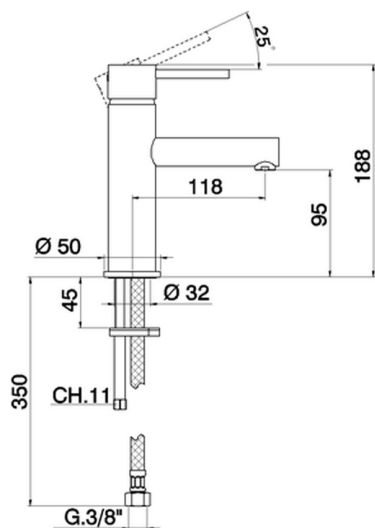

Single lever 'large' washbasin mixer TRATTO EVO_TV000500

MODEL **TV000500**

Single lever 'large' washbasin mixer, without waste, G.3/8" stainless steel flexible hoses

AVAILABLE FINISHINGS

CHARACTERISTICS

Cartridge Spare Parts **ZZ95435000**

35 mm Cartridge

EcoStop

EcoStop feature limits water flow to approximately 50% of maximum output with one point of resistance on setting. Push slightly past the middle stop only when full water output is required. This will save water up to 50%.