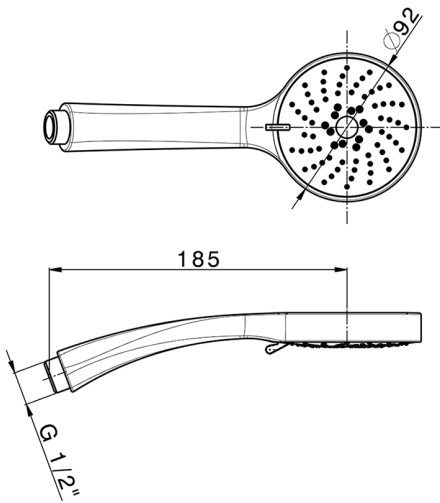

Era handshower SHOWER_SS014260

MODEL **SS014260**

Era handshower, 3 sprays D.92 mm ABS

AVAILABLE FINISHINGS

CHARACTERISTICS

2024-09-19