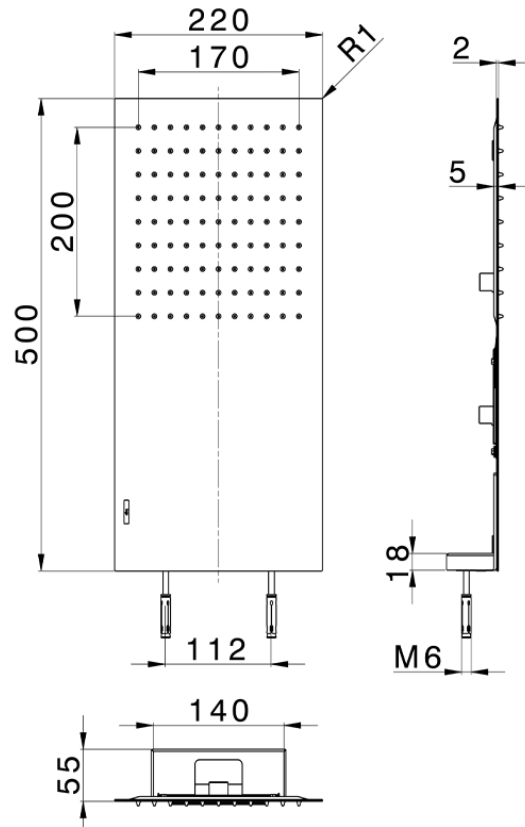

500x220 mm wall-mounted showerhead ZEN_ZS122120

ZS122120

<https://en.huberitalia.com/500x220-mm-wall-mounted-showerhead-zen-zs122120>

2025-04-24