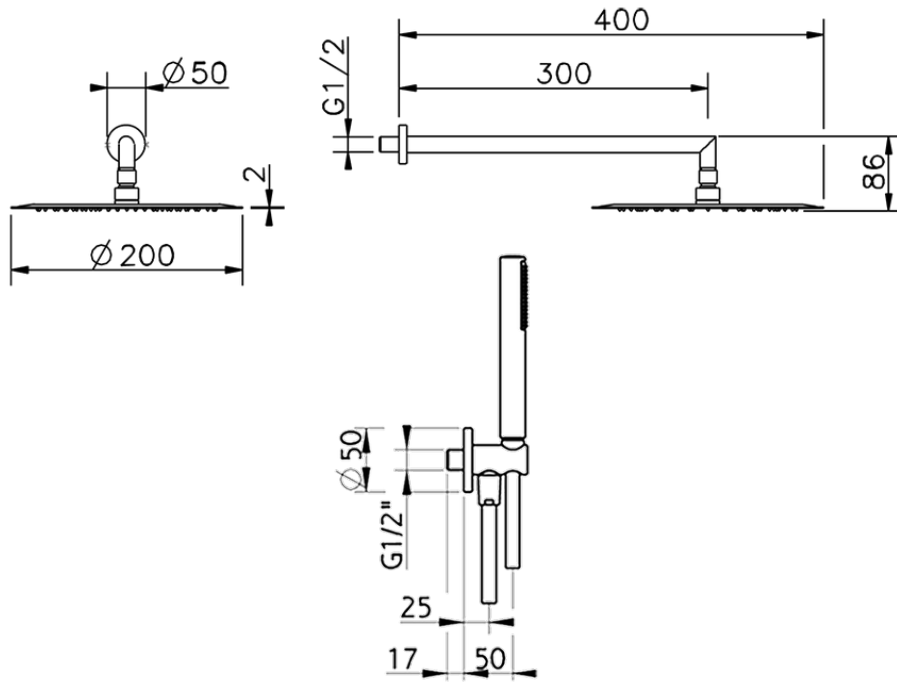

## Arm and Shower Set with wall elbow integrated SHOWER\_SS0K0010

SS0K0010

<https://en.huberitalia.com/arm-and-shower-set-with-wall-elbow-integrated-shower-ss0k0010>

2026-04-06