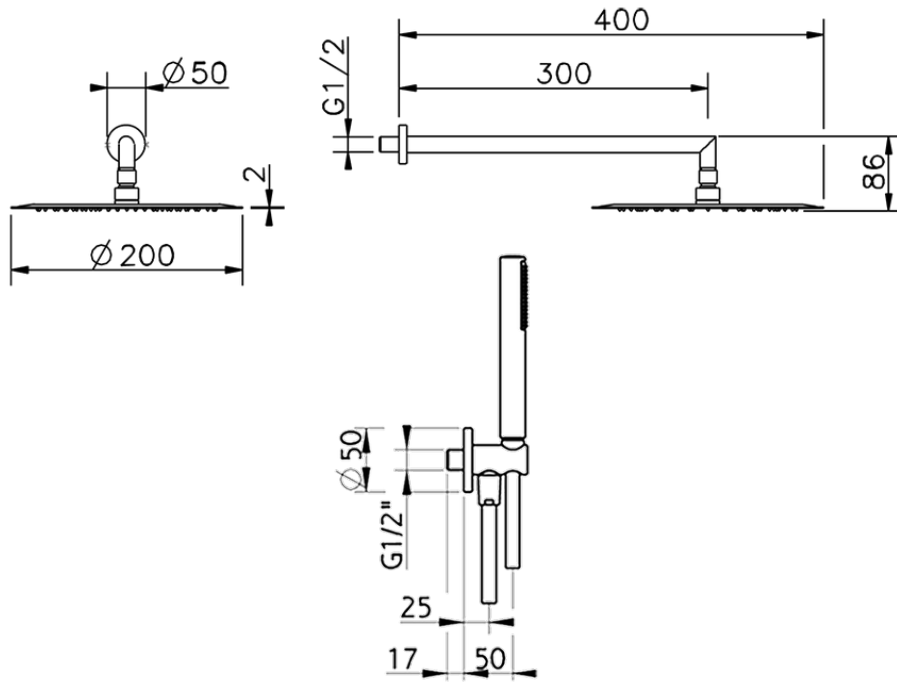

Arm and Shower Set with wall elbow integrated SHOWER_SS0K0010

SS0K0010

<https://en.huberitalia.com/arm-and-shower-set-with-wall-elbow-integrated-shower-ss0k0010>

2026-06-15