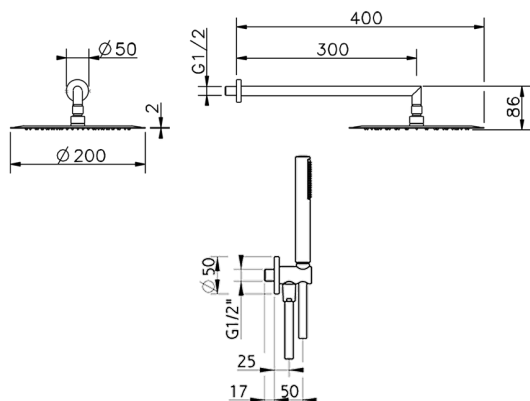

Arm and Shower Set with wall elbow integrated SHOWER_SS0K0010

MODEL **SS0K0010**

Arm and Shower Set with wall elbow integrated, 300 mm shower arm, 200 mm round showerhead 2 mm thick INOX, ABS D.26 mm minimalistic one spray handshower, 1/2" wall elbow, 150 cm smooth SILVERFLEX Flexible Hose

AVAILABLE FINISHINGS

21 21 Chrome

CHARACTERISTICS

2026-04-11