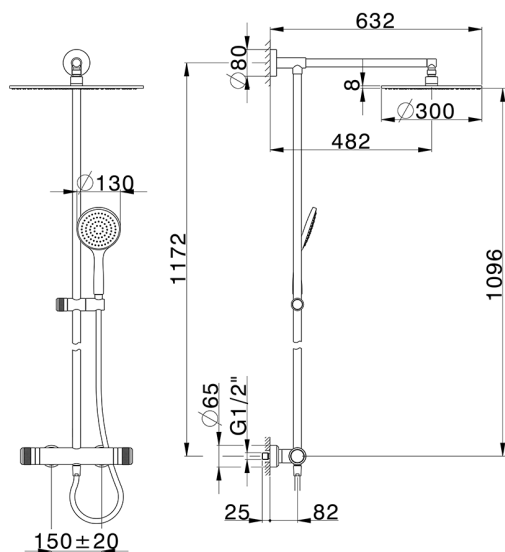

2-function Thermostatic shower set CHRONOS_CRC78020

MODEL **CRC78020**

2-function Thermostatic shower set, 2-outlet devia stop, not adjustable column, sliding handshower holder, 130 mm ABS Emotion one spray handshower, D.300 mm 8 mm Brass thick round showerhead, 150 cm SUPREME smooth flexible hose

AVAILABLE FINISHINGS

-  **21** 21 Chrome
-  **2F** 2F Brushed Nickel
-  **2Q** 2Q Black Titanium

CHARACTERISTICS

Cartridge Spare Parts **22.04A.AR - ZZ97279004**

Argo 2 (long filter) Thermostatic Valve

DeviaStop

The Huber Devia Stop technology allows to adjust the water flow and to direct it to the selected output point (overhead soaker, hand shower, etc).

SafeTouch

The Huber SafeTouch system maintains the mixer body cool to the touch during operation.