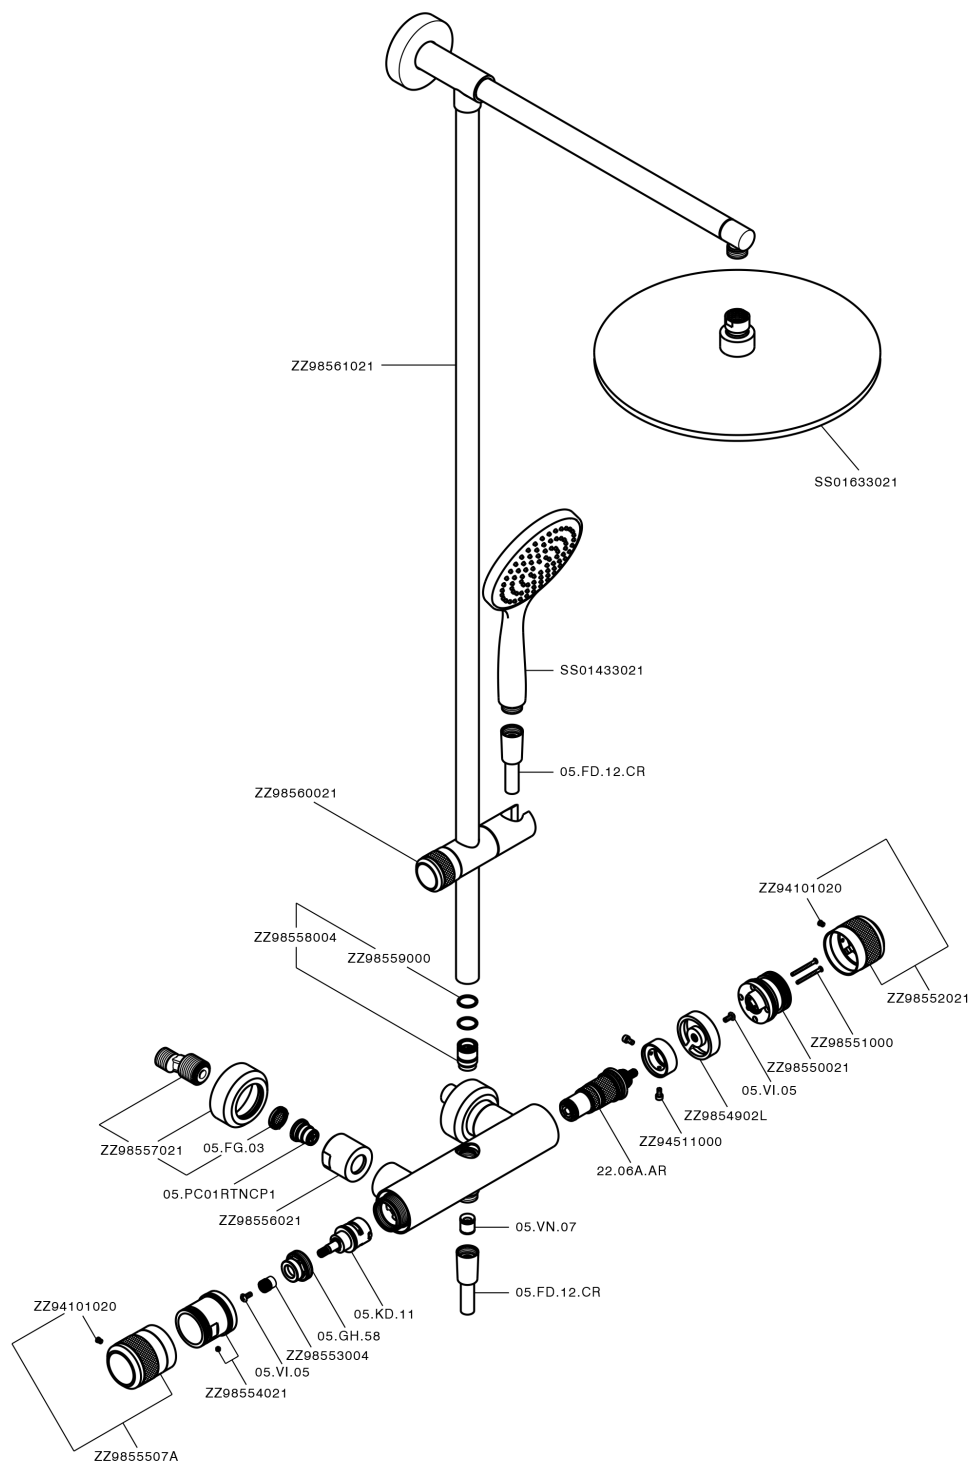

2-function Thermostatic shower set CHRONOS_CRC78020

MODEL **CRC78020**

2-function Thermostatic shower set, 2-outlet devia stop, not adjustable column, sliding handshower holder, 130 mm ABS Emotion one spray handshower, D.300 mm 8 mm Brass thick round showerhead, 150 cm SUPREME smooth flexible hose

AVAILABLE FINISHINGS

-  **21** 21 Chrome
-  **2F** 2F Brushed Nickel
-  **2Q** 2Q Black Titanium

CHARACTERISTICS

Cartridge Spare Parts **22.04A.AR - ZZ97279004**

Argo 2 (long filter) Thermostatic Valve

DeviaStop

The Huber Devia Stop technology allows to adjust the water flow and to direct it to the selected output point (overhead soaker, hand shower, etc).

SafeTouch

The Huber SafeTouch system maintains the mixer body cool to the touch during operation.

Thermostatic

The Huber thermostatic is your personal water manager, helping you to handle, control and save water and energy.

2-function Thermostatic shower set CHRONOS_CRC78020

CRC78020

<https://en.huberitalia.com/2-function-thermostatic-shower-set-chronos-crc78020>