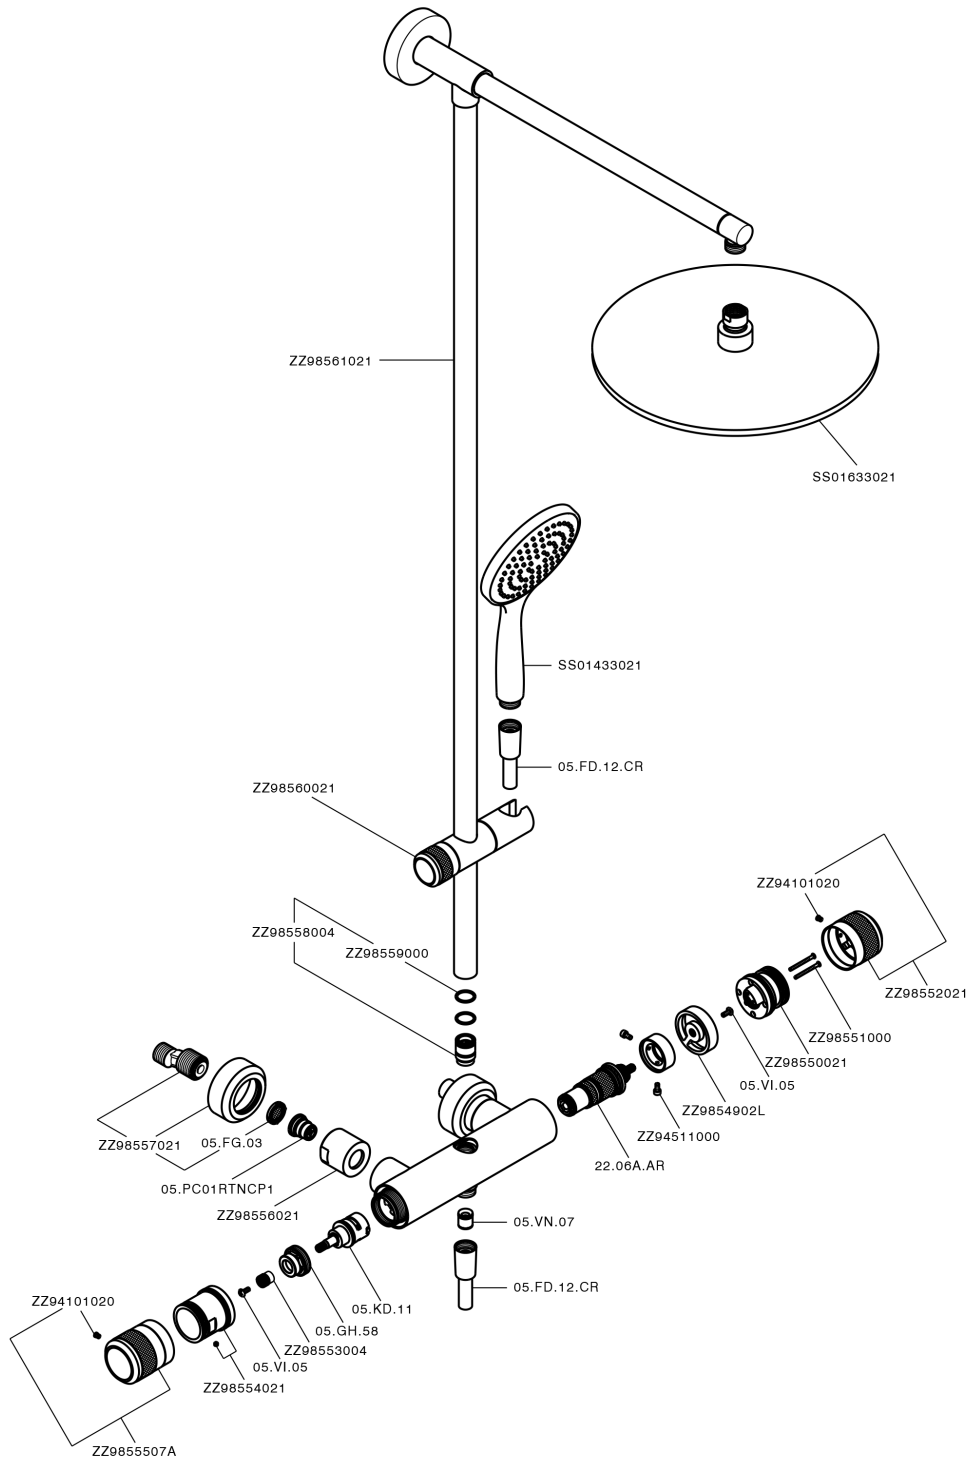

2-function Thermostatic shower set CHRONOS_CRC78020

MODEL **CRC78020**

2-function Thermostatic shower set, 2-outlet devia stop, not adjustable column, sliding handshower holder, 130 mm ABS Emotion one spray handshower, D.300 mm 8 mm Brass thick round showerhead, 150 cm SUPREME smooth flexible hose

AVAILABLE FINISHINGS

-  **21** 21 Chrome
-  **2F** 2F Brushed Nickel
-  **2Q** 2Q Black Titanium

CHARACTERISTICS

Cartridge Spare Parts **22.04A.AR - ZZ97279004**

Argo 2 (long filter) Thermostatic Valve

DeviaStop

The Huber Devia Stop technology allows to adjust the water flow and to direct it to the selected output point (overhead soaker, hand shower, etc).

SafeTouch

The Huber SafeTouch system maintains the mixer body cool to the touch during operation.

Thermostatic

The Huber thermostatic is your personal water manager, helping you to handle, control and save water and energy.

2-function Thermostatic shower set CHRONOS_CRC78020

CRC78020

<https://en.huberitalia.com/2-function-thermostatic-shower-set-chronos-crc78020>