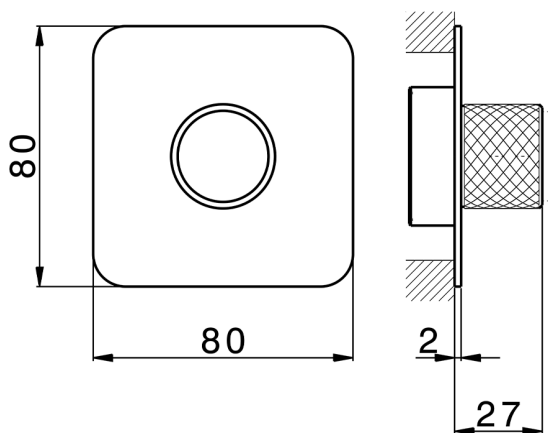

Exposed part for individual Push&Shower PUSH&SHOWER_PS0G6210

MODEL **PS0G6210**

Exposed part for individual Push&Shower, with knurled button, 80x80mm rounded plate, for concealed Push&Shower

AVAILABLE FINISHINGS