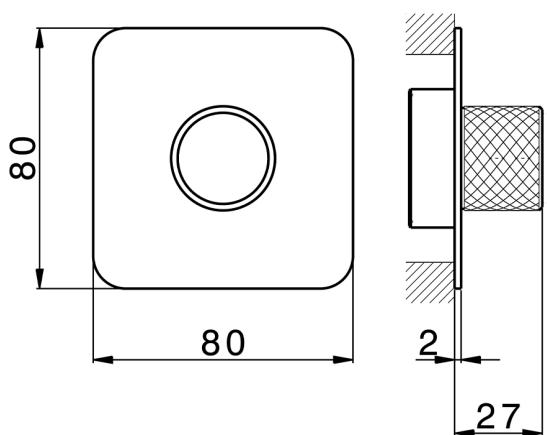

## Exposed part for individual Push&Shower PUSH&SHOWER\_PS0G6210

MODEL **PS0G6210**

Exposed part for individual Push&Shower, with knurled button, 80x80mm rounded plate, for concealed Push&Shower