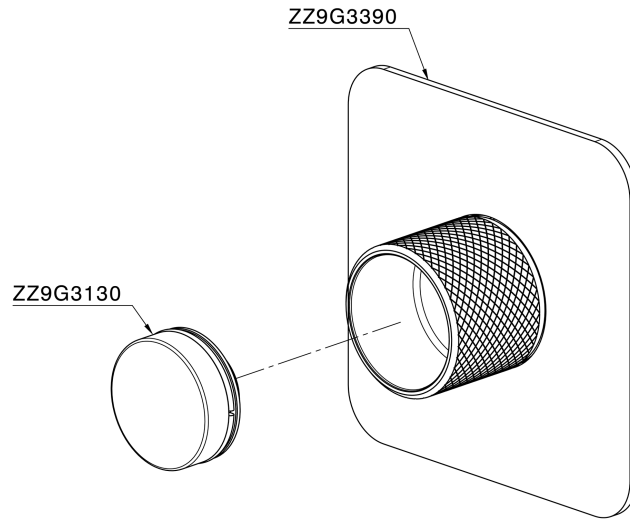

Exposed part for individual Push&Shower PUSH&SHOWER_PS0G6210

MODEL **PS0G6210**

Exposed part for individual Push&Shower, with knurled button, 80x80mm rounded plate, for concealed Push&Shower

AVAILABLE FINISHINGS

Thermostatic

The Huber thermostatic is your personal water manager, helping you to handle, control and save water and energy.

CHARACTERISTICS

Installation **Concealed**
 Required concealed parts **ZB0G6000**

Exposed part for individual Push&Shower PUSH&SHOWER_PS0G6210

PS0G6210

<https://en.huberitalia.com/exposed-part-for-individual-pushshower-pushshower-ps0g6210>

2026-06-30