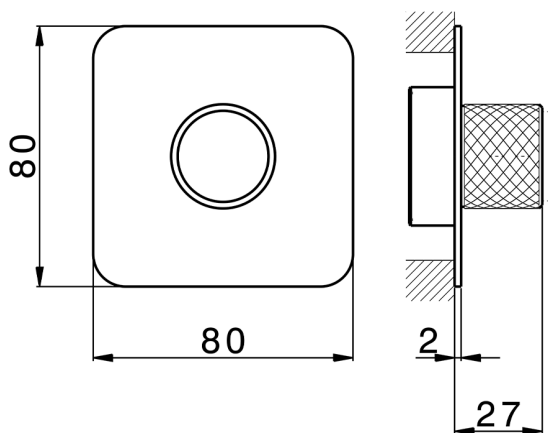

## Exposed part for individual Push&Shower PUSH&SHOWER\_PS0G6210

MODEL **PS0G6210**

Exposed part for individual Push&Shower, with knurled button, 80x80mm rounded plate, for concealed Push&Shower