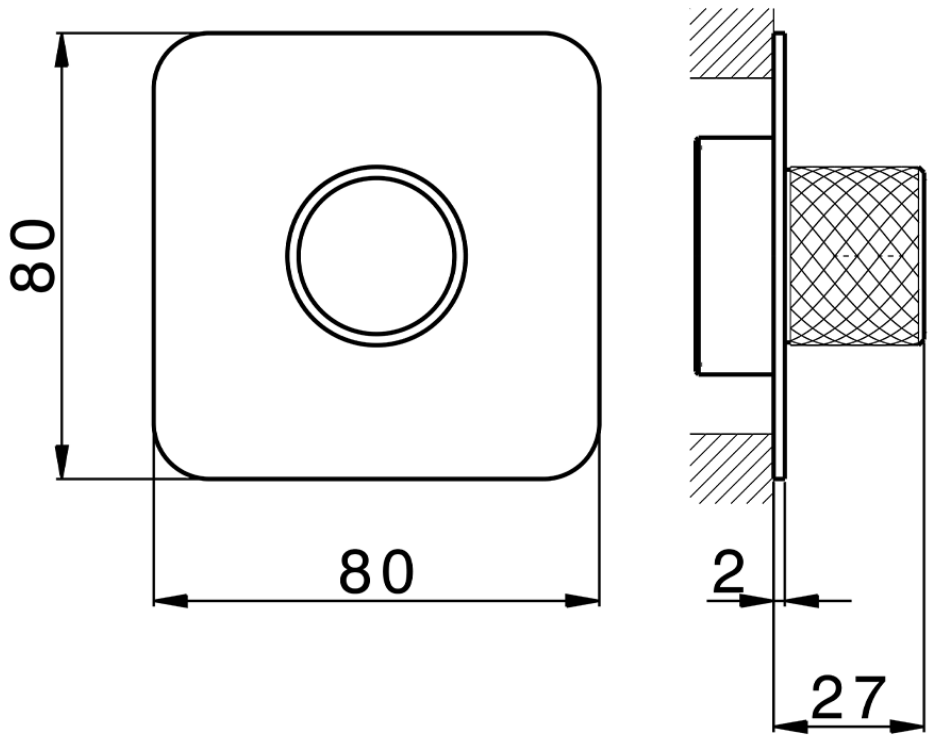

Exposed part for individual Push&Shower PUSH&SHOWER_PS0G6210

PS0G6210

<https://en.huberitalia.com/exposed-part-for-individual-pushshower-pushshower-ps0g6210>

2026-05-02