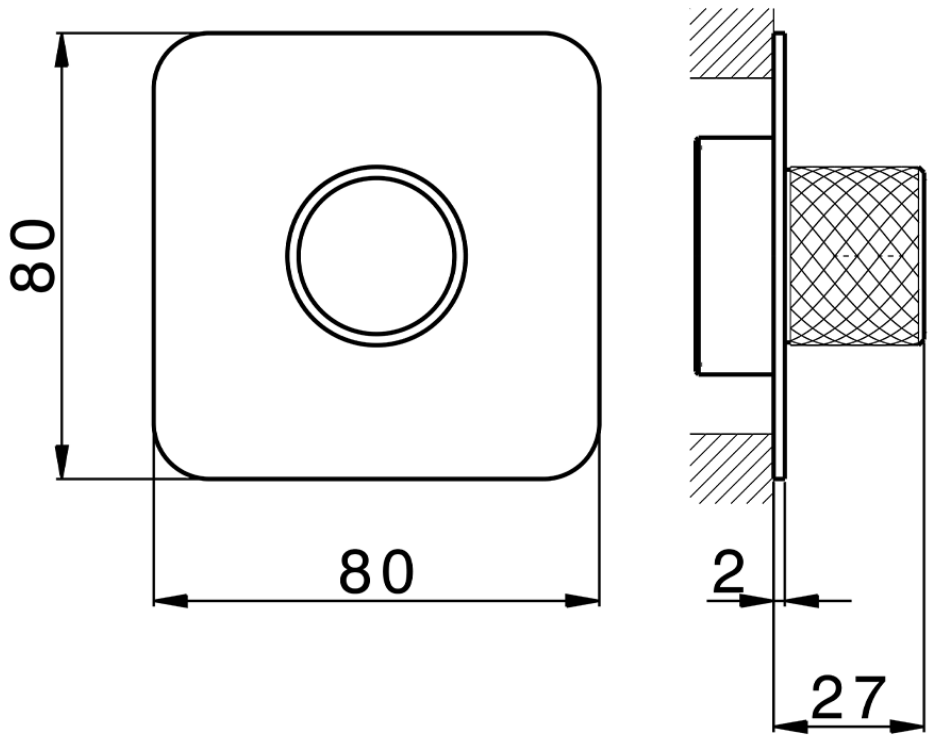

Exposed part for individual Push&Shower PUSH&SHOWER_PS0G6210

PS0G6210

<https://en.huberitalia.com/exposed-part-for-individual-pushshower-pushshower-ps0g6210>

2026-04-05