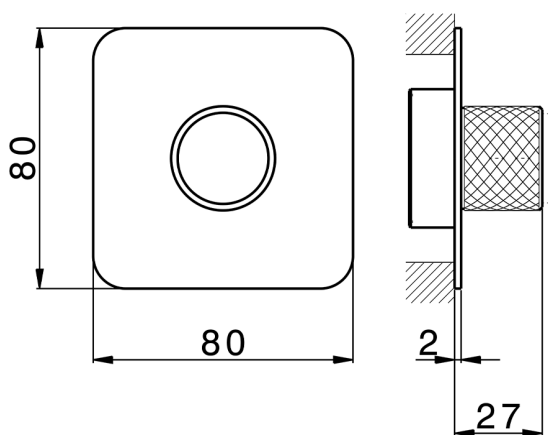

Exposed part for individual Push&Shower PUSH&SHOWER_PS0G6210

MODEL **PS0G6210**

Exposed part for individual Push&Shower, with knurled button, 80x80mm rounded plate, for concealed Push&Shower

AVAILABLE FINISHINGS