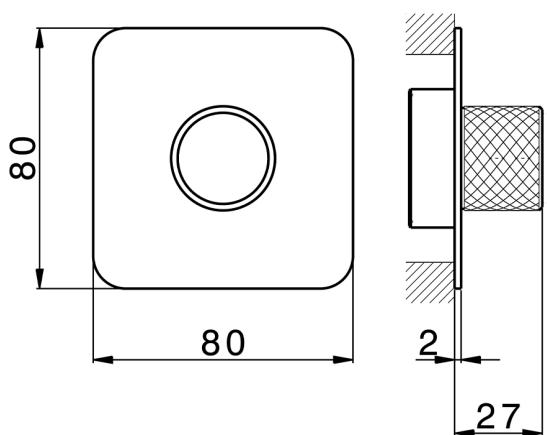

Exposed part for individual Push&Shower PUSH&SHOWER_PS0G6210

MODEL **PS0G6210**

Exposed part for individual Push&Shower, with knurled button, 80x80mm rounded plate, for concealed Push&Shower

AVAILABLE FINISHINGS