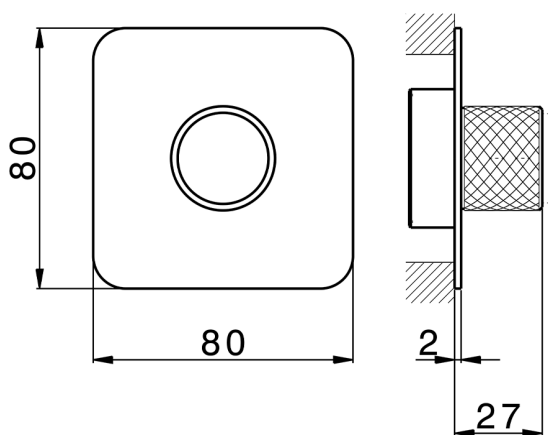

## Exposed part for individual Push&Shower PUSH&SHOWER\_PS0G6210

MODEL **PS0G6210**

Exposed part for individual Push&Shower, with knurled button, 80x80mm rounded plate, for concealed Push&Shower