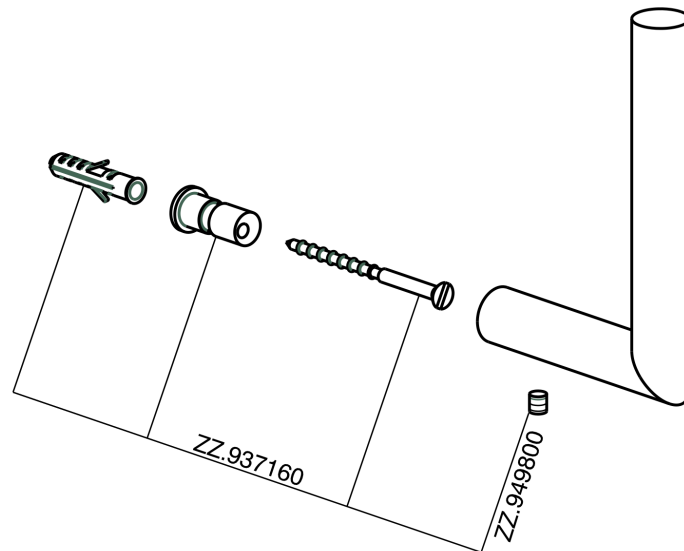

Toilet paper holder reserve BATHROOM ACCESSORIES_SI090410

MODEL **SI090410**

Toilet paper holder reserve

AVAILABLE FINISHINGS

-  **21** 21 Chrome
-  **2B** 2B Polished Nickel
-  **2F** 2F Brushed Nickel
-  **2P** 2P Rose Gold
-  **2Q** 2Q Black Titanium
-  **40** 40 Matt Black
-  **4Q** 4Q Matt White

CHARACTERISTICS

Toilet paper holder reserve BATHROOM ACCESSORIES_SI090410

SI090410

<https://en.huberitalia.com/toilet-paper-holder-reserve-bathroom-accessories-si090410>

2024-11-22