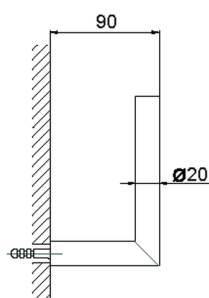

Toilet paper holder reserve BATHROOM ACCESSORIES_SI090410

MODEL **SI090410**

Toilet paper holder reserve

AVAILABLE FINISHINGS

-  **21** 21 Chrome
-  **2B** 2B Polished Nickel
-  **2F** 2F Brushed Nickel
-  **2P** 2P Rose Gold
-  **2Q** 2Q Black Titanium
-  **40** 40 Matt Black
-  **4Q** 4Q Matt White

CHARACTERISTICS

Toilet paper holder reserve BATHROOM ACCESSORIES_SI090410

SI090410

<https://en.huberitalia.com/toilet-paper-holder-reserve-bathroom-accessories-si090410>

2024-11-22