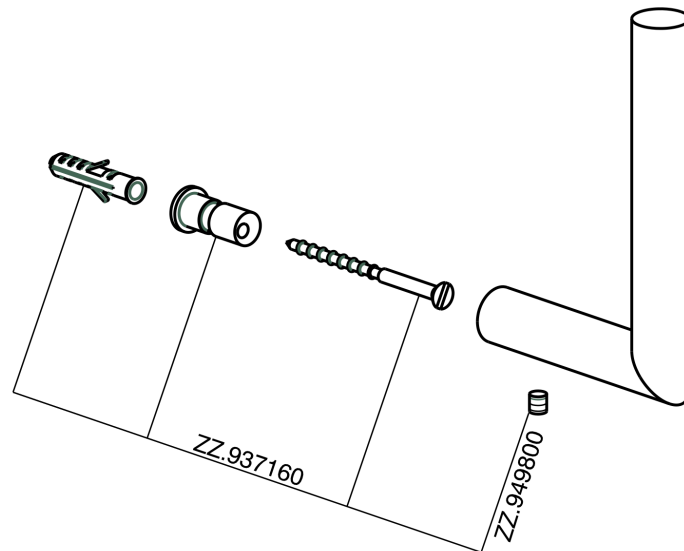

Toilet paper holder reserve BATHROOM ACCESSORIES_SI090410

MODEL **SI090410**

Toilet paper holder reserve

AVAILABLE FINISHINGS

-  **21** 21 Chrome
-  **2B** 2B Polished Nickel
-  **2F** 2F Brushed Nickel
-  **2P** 2P Rose Gold
-  **2Q** 2Q Black Titanium
-  **40** 40 Matt Black
-  **4Q** 4Q Matt White

CHARACTERISTICS

Toilet paper holder reserve BATHROOM ACCESSORIES_SI090410

SI090410

<https://en.huberitalia.com/toilet-paper-holder-reserve-bathroom-accessories-si090410>

2024-11-23