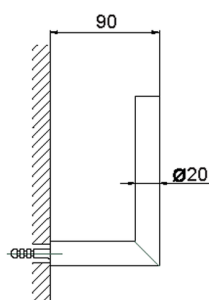

Toilet paper holder reserve BATHROOM ACCESSORIES_SI090410

MODEL **SI090410**

Toilet paper holder reserve

AVAILABLE FINISHINGS

-  **21** 21 Chrome
-  **2B** 2B Polished Nickel
-  **2F** 2F Brushed Nickel
-  **2P** 2P Rose Gold
-  **2Q** 2Q Black Titanium
-  **40** 40 Matt Black
-  **4Q** 4Q Matt White

CHARACTERISTICS

Toilet paper holder reserve BATHROOM ACCESSORIES_SI090410

SI090410

<https://en.huberitalia.com/toilet-paper-holder-reserve-bathroom-accessories-si090410>

2024-11-23