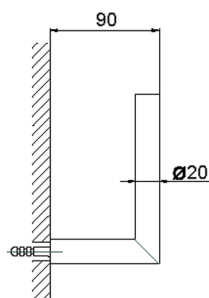

## Toilet paper holder reserve BATHROOM ACCESSORIES\_SI090410

MODEL **SI090410**

Toilet paper holder reserve

AVAILABLE FINISHINGS

-  **21** 21 Chrome
-  **2B** 2B Polished Nickel
-  **2F** 2F Brushed Nickel
-  **2P** 2P Rose Gold
-  **2Q** 2Q Black Titanium
-  **40** 40 Matt Black
-  **4Q** 4Q Matt White