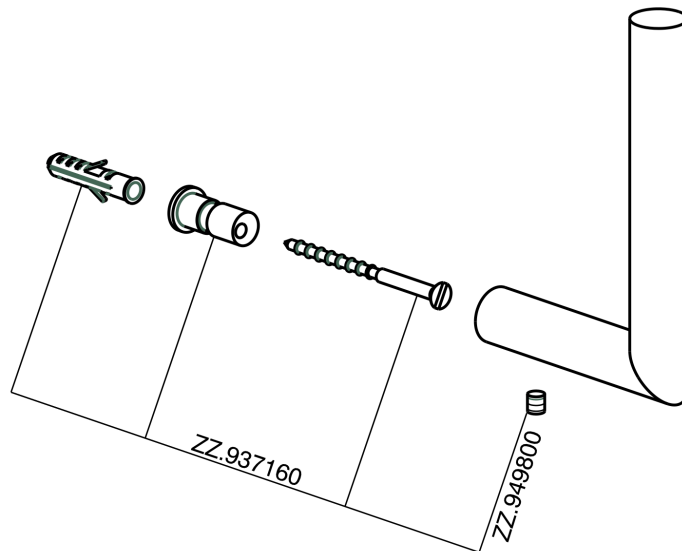

Toilet paper holder reserve BATHROOM ACCESSORIES_SI090410

SI090410

<https://en.huberitalia.com/toilet-paper-holder-reserve-bathroom-accessories-si090410>

2024-11-24