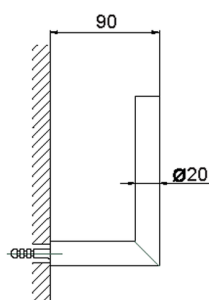

## Toilet paper holder reserve BATHROOM ACCESSORIES\_SI090410

MODEL **SI090410**

Toilet paper holder reserve