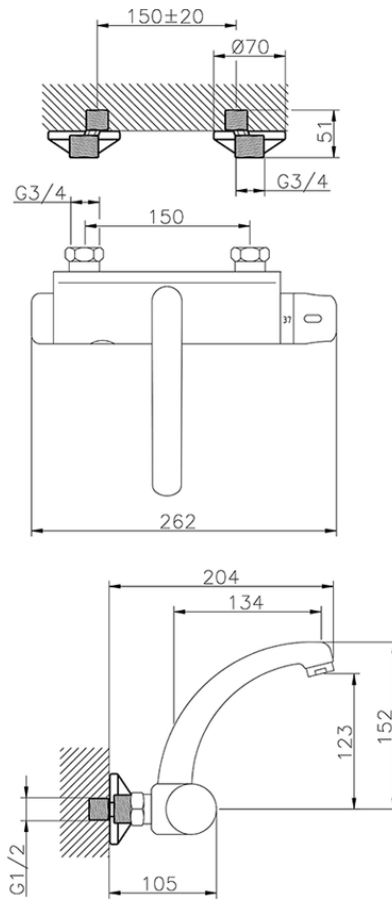

Thermo-electronic wall-mounted sink mixer CLINIC&TECHNICAL_401.23H.

401.23H.

<https://en.huberitalia.com/thermo-electronic-wall-mounted-sink-mixer-clinicttechnical-401-23h>

2025-04-25