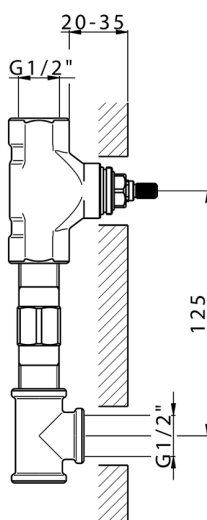

Concealed washbasin mixer CONCEALED_ZB033511

MODEL **ZB033511**

Concealed washbasin mixer, right headvalve - left headvalve

AVAILABLE FINISHINGS

 **04** 04 Without finishing

CHARACTERISTICS

| | |
|--------------|------------------|
| Installation | Concealed |
| Concealed | 1 |