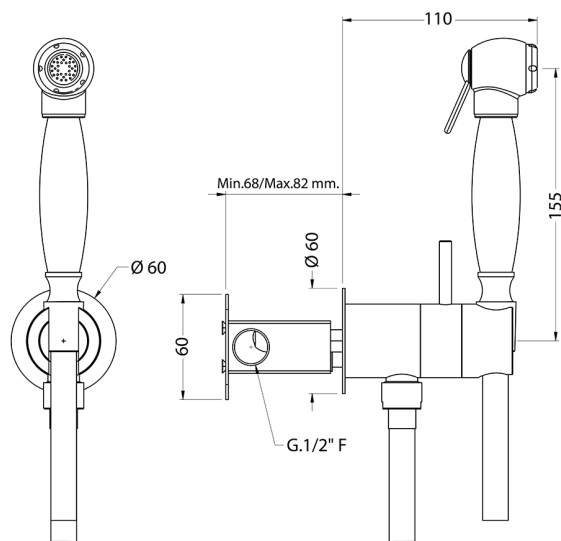

Bidet handshower set HYGENIC SHOWERS_VT007945

MODEL **VT007945**

Bidet handshower set, round wall bracket, gradual mixing of hot & cold water, with concealed part, Brass
Bidet handshower - 120 cm PVC flexible hose

AVAILABLE FINISHINGS

CHARACTERISTICS

Bidet handshower

MixedWater

The Huber Mixed Water system enables the gradual mixing of hot and cold water.

2026-06-26