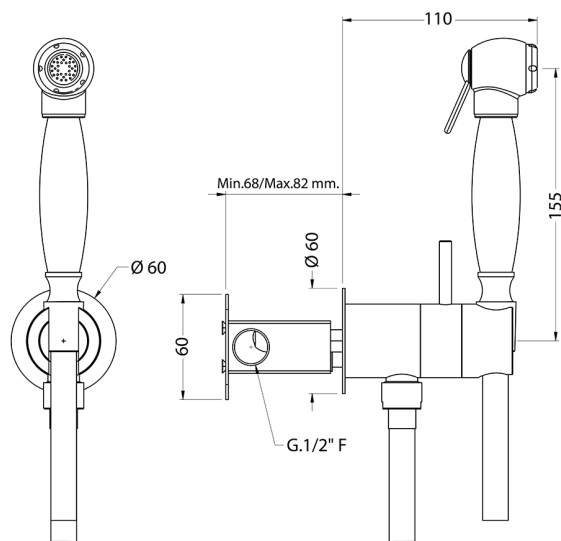

Bidet handshower set HYGENIC SHOWERS_VT007945

MODEL **VT007945**

Bidet handshower set, round wall bracket, gradual mixing of hot & cold water, with concealed part, Brass
Bidet handshower - 120 cm PVC flexible hose

AVAILABLE FINISHINGS

CHARACTERISTICS

Bidet handshower

MixedWater

The Huber Mixed Water system enables the gradual mixing of hot and cold water.

2026-05-02