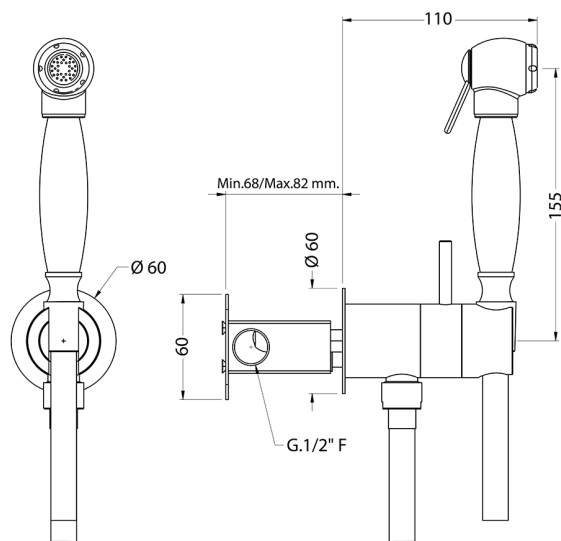

## Bidet handshower set HYGENIC SHOWERS\_VT007945

MODEL **VT007945**

Bidet handshower set, round wall bracket, gradual mixing of hot & cold water, with concealed part, Brass  
Bidet handshower - 120 cm PVC flexible hose

AVAILABLE FINISHINGS

CHARACTERISTICS

**Bidet handshower**