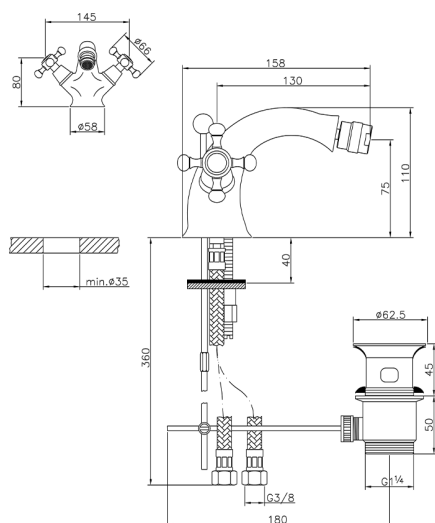

Bidet mixer VICTORIAN_VT000550

MODEL **VT000550**

Bidet mixer, with 1"1/4 automatic pop up waste, G.3/8" Stainless Steel Flexible

AVAILABLE FINISHINGS

-  **21** 21 Chrome
-  **27** 27 Old Bronze
-  **2A** 2A Satin Brushed Nickel
-  **2G** 2G Antique Gold
-  **2W** 2W Brushed Gold

CHARACTERISTICS

Cartridge Spare Parts **ZZ95273000**

2024-11-21