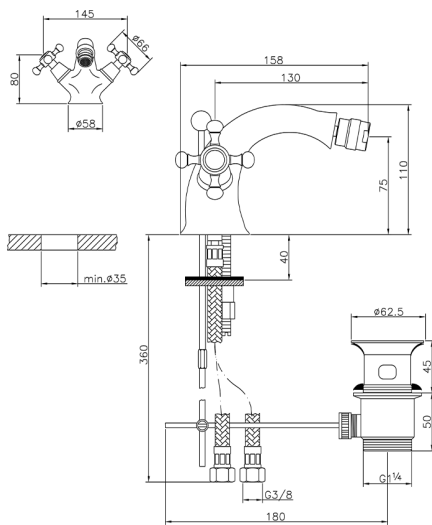

Bidet mixer VICTORIAN_VT000550

MODEL **VT000550**

Bidet mixer, with 1"1/4 automatic pop up waste, G.3/8" Stainless Steel Flexible

AVAILABLE FINISHINGS

-  **21** 21 Chrome
-  **27** 27 Old Bronze
-  **2A** 2A Satin Brushed Nickel
-  **2G** 2G Antique Gold
-  **2W** 2W Brushed Gold

CHARACTERISTICS

Cartridge Spare Parts **ZZ95273000**

2024-11-24