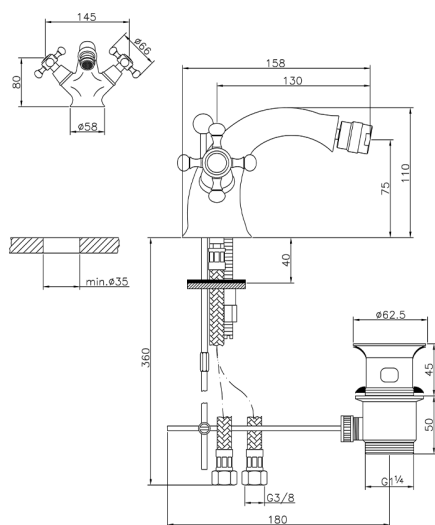

## Bidet mixer VICTORIAN\_VT000550

MODEL **VT000550**

Bidet mixer, with 1"1/4 automatic pop up waste, G.3/8" Stainless Steel Flexible

### CHARACTERISTICS

Cartridge Spare Parts **ZZ95273000**

2024-11-21