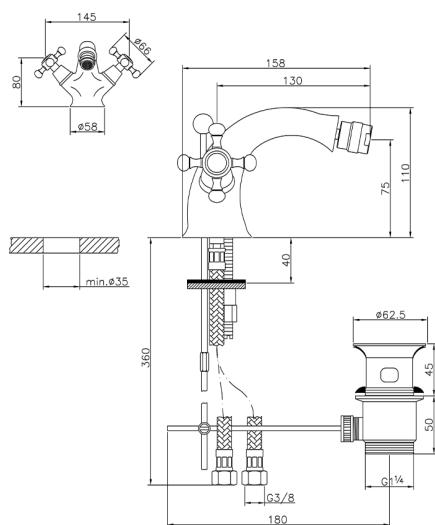

Bidet mixer VICTORIAN_VT000550

MODEL **VT000550**

Bidet mixer, with 1"1/4 automatic pop up waste, G.3/8" Stainless Steel Flexible

AVAILABLE FINISHINGS

-  **21** 21 Chrome
-  **27** 27 Old Bronze
-  **2A** 2A Satin Brushed Nickel
-  **2G** 2G Antique Gold
-  **2W** 2W Brushed Gold

CHARACTERISTICS

Cartridge Spare Parts **ZZ95273000**

2024-11-21