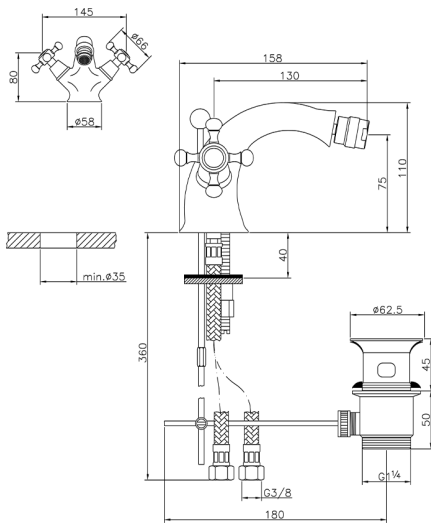

## Bidet mixer VICTORIAN\_VT000550

MODEL **VT000550**

Bidet mixer, with 1"1/4 automatic pop up waste, G.3/8" Stainless Steel Flexible

### CHARACTERISTICS

Cartridge Spare Parts **ZZ95273000**

2024-11-23