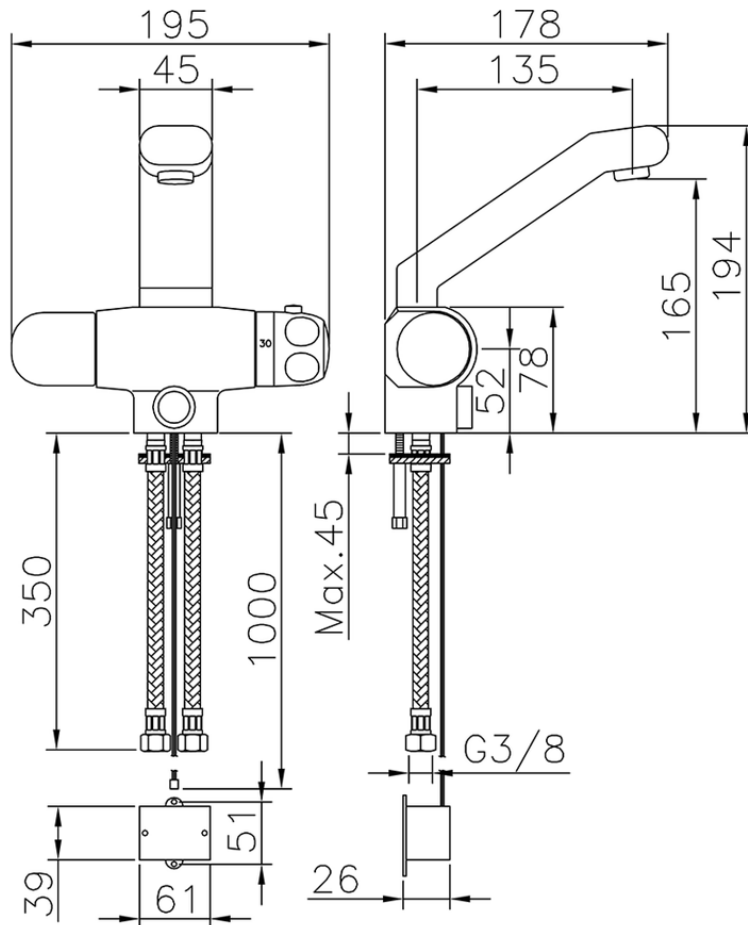

Thermo-basin mixer with electronic on-off control COMMUNITY_204.23H.

204.23H.

<https://en.huberitalia.com/thermo-basin-mixer-with-electronic-on-off-control-community-204-23h>

2026-06-26