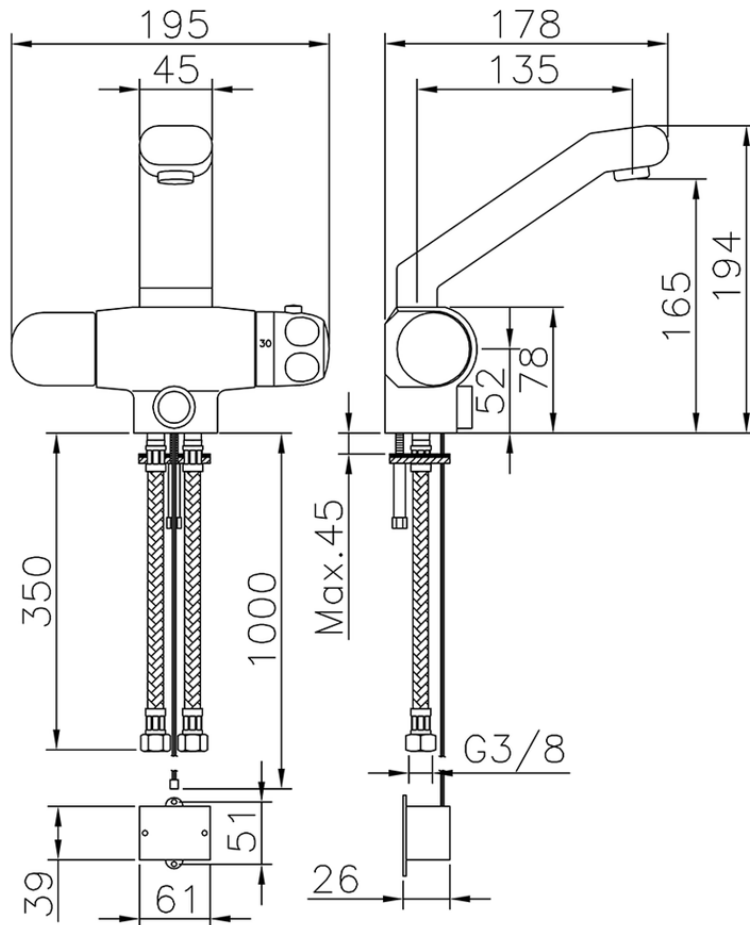

Thermo-basin mixer with electronic on-off control COMMUNITY_204.23H.

204.23H.

<https://en.huberitalia.com/thermo-basin-mixer-with-electronic-on-off-control-community-204-23h>

2026-06-05