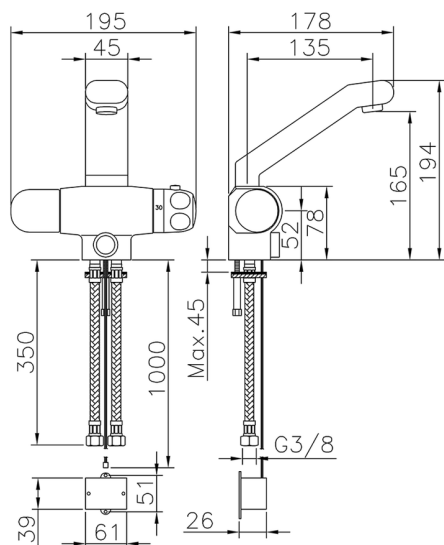

## Thermo-basin mixer with electronic on-off control COMMUNITY\_204.23H.

MODEL **204.23H.**

Thermo-basin mixer with electronic on-off control

AVAILABLE FINISHINGS

CHARACTERISTICS

Cartridge Spare Parts **24.02AB.PL**

**12x32 Plus Thermostatic Valve**