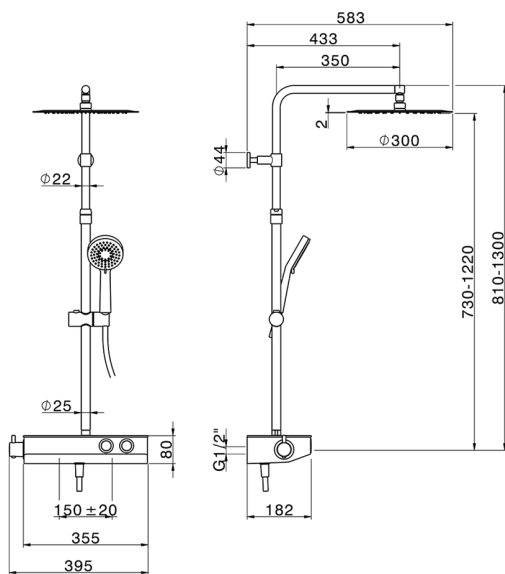

2-function Thermostatic shower set COLUMNS_TLC84010

MODEL **TLC84010**

2-function Thermostatic shower set, 2-way push-button diverter, adjustable riser column, sliding handshower holder, 100 mm ABS Lodge 3 spray handshower, 300 mm round showerhead 2 mm thick INOX, 150 cm smooth SILVERFLEX Flexible Hose

AVAILABLE FINISHINGS

21 21 Chrome

CHARACTERISTICS

Cartridge Spare Parts **22.04A.AR - ZZ97279004**

Argo 2 (long filter) Thermostatic Valve

DeviaStop

The Huber Devia Stop technology allows to adjust the water flow and to direct it to the selected output point (overhead soaker, hand shower, etc).