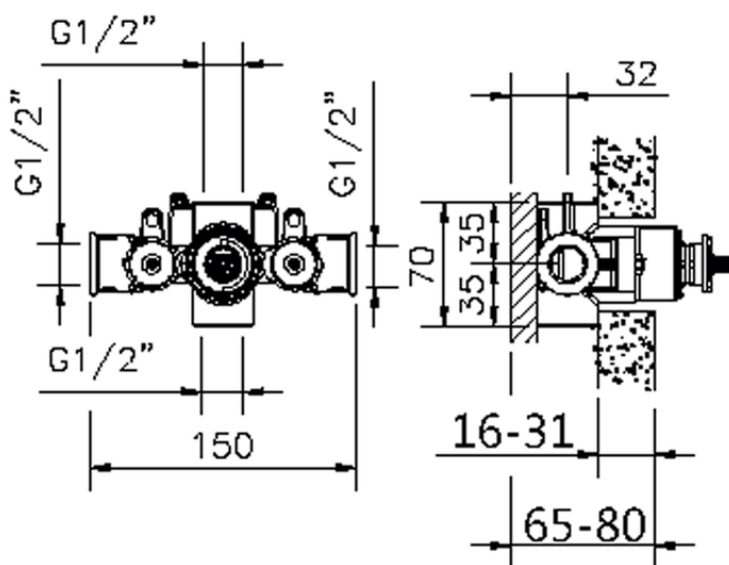

Exposed part for concealed thermo shower valve CROISSETTE_CS007200

CS007200

<https://en.huberitalia.com/exposed-part-for-concealed-thermo-shower-valve-croisette-cs007200>

Piastra/Plate/Plaque/Platte/Placa

2-3mm: XX 25-40 YY 76-91

10mm: XX 16-31 YY 65-80

ZB007221

<https://en.huberitalia.com/3-4-concealed-thermostatic-shower-valve-concealed-zb007221>

ZB007201

<https://en.huberitalia.com/1-2-concealed-thermostatic-shower-valve-concealed-zb007201>