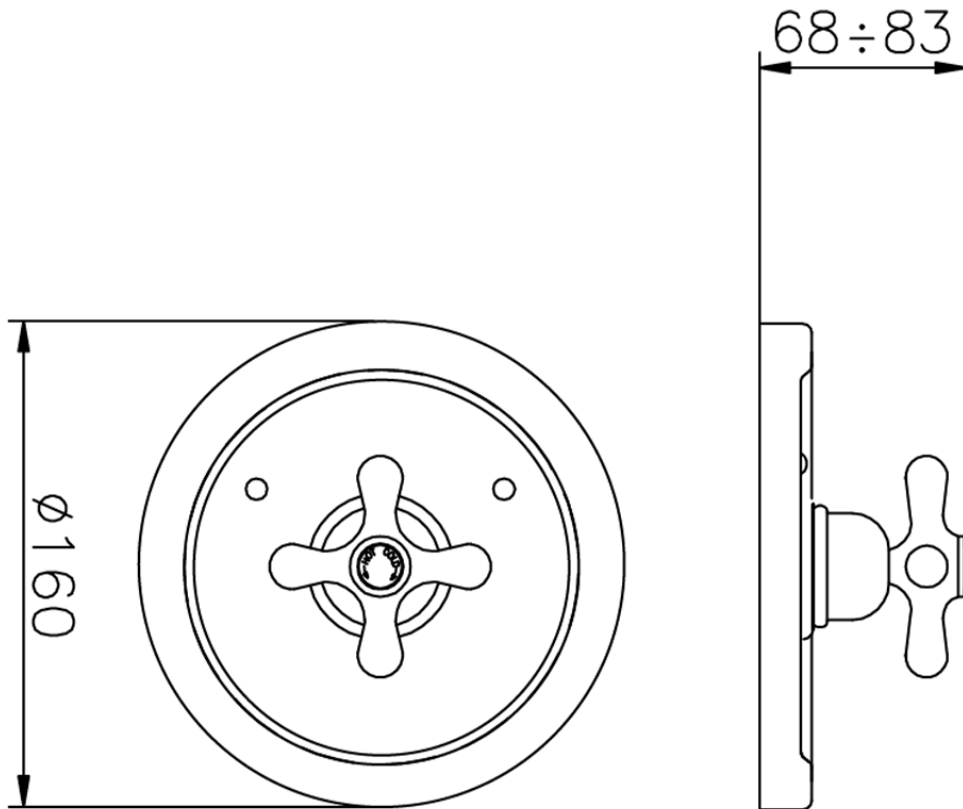

Exposed part for concealed thermo shower valve CROISSETTE_CS007200

CS007200

<https://en.huberitalia.com/exposed-part-for-concealed-thermo-shower-valve-croisette-cs007200>

Piastra/Plate/Plaque/Platte/Placa

2-3mm: XX 25-40 YY 76-91

10mm: XX 16-31 YY 65-80

ZB007221

<https://en.huberitalia.com/3-4-concealed-thermostatic-shower-valve-concealed-zb007221>

ZB007201

<https://en.huberitalia.com/1-2-concealed-thermostatic-shower-valve-concealed-zb007201>