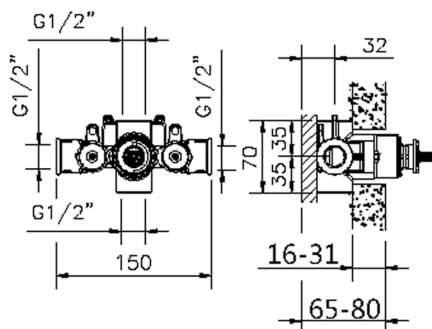

3/4" Concealed thermostatic valve, without
Stopvalve, without trim kit

AVAILABLE FINISHINGS

CHARACTERISTICS

Installation	Concealed
Cartridge Spare Parts	23.51A.HF
HF Thermostatic Valve	
Concealed	1

Piastra/Plate/Plaque/Platte/Placa
2-3mm: XX 25-40 YY 76-91
10mm: XX 16-31 YY 65-80

1/2" Concealed thermostatic shower valve, without Stopvalve, without trim kit

AVAILABLE FINISHINGS

 **04** 04 Without finishing

CHARACTERISTICS

Installation	Concealed
Cartridge Spare Parts	24.04A.PP
8x20 Plus P Thermostatic Valve	
Concealed	1