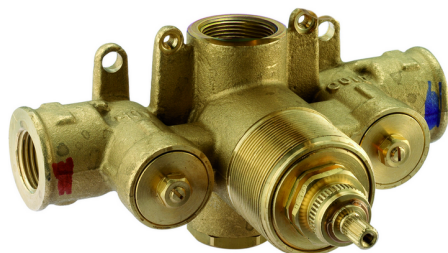

Exposed part for concealed thermo shower valve CROISSETTE_CS007200

MODEL **CS007200**

Exposed part for concealed thermo shower valve, without stop valve, without concealed part, for items ZB007201-ZB007221

Thermostatic

The Huber thermostatic is your personal water manager, helping you to handle, control and save water and energy.

3/4" Concealed thermostatic shower valve CONCEALED_ZB007221

MODEL **ZB007221**

3/4" Concealed thermostatic valve, without
Stopvalve, without trim kit

AVAILABLE FINISHINGS

CHARACTERISTICS

Installation	Concealed
Cartridge Spare Parts	23.51A.HF
HF Thermostatic Valve	
Concealed	1

Piastra/Plate/Plaque/Platte/Placa
2-3mm: XX 25-40 YY 76-91
10mm: XX 16-31 YY 65-80

Thermostatic

The Huber thermostatic is your personal water manager, helping you to handle, control and save water and energy.

1/2" Concealed thermostatic shower valve CONCEALED_ZB007201

MODEL **ZB007201**