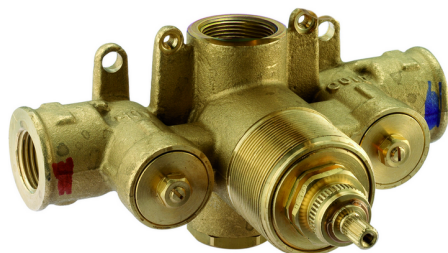

Exposed part for concealed thermo shower valve CROISSETTE_CS007200

MODEL **CS007200**

Exposed part for concealed thermo shower valve, without stop valve, without concealed part, for items ZB007201-ZB007221

Thermostatic

The Huber thermostatic is your personal water manager, helping you to handle, control and save water and energy.

3/4" Concealed thermostatic shower valve CONCEALED_ZB007221

MODEL **ZB007221**

3/4" Concealed thermostatic valve, without Stopvalve, without trim kit

AVAILABLE FINISHINGS

CHARACTERISTICS

Installation	Concealed
Cartridge Spare Parts	23.51A.HF
HF Thermostatic Valve	
Concealed	1

Piastra/Plate/Plaque/Platte/Placa
 2-3mm: XX 25-40 YY 76-91
 10mm: XX 16-31 YY 65-80

Thermostatic

The Huber thermostatic is your personal water manager, helping you to handle, control and save water and energy.

1/2" Concealed thermostatic shower valve CONCEALED_ZB007201

MODEL **ZB007201**