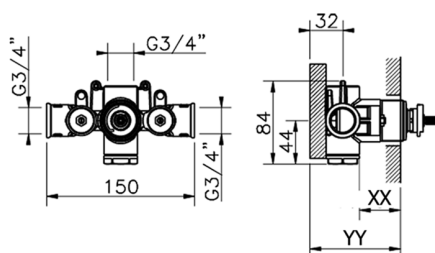

3/4" Concealed thermostatic valve, without Stopvalve, without trim kit

AVAILABLE FINISHINGS

CHARACTERISTICS

Installation	Concealed
Cartridge Spare Parts	23.51A.HF
HF Thermostatic Valve	
Concealed	1

Piastra/Plate/Plaque/Platte/Placa
 2-3mm: XX 25-40 YY 76-91
 10mm: XX 16-31 YY 65-80