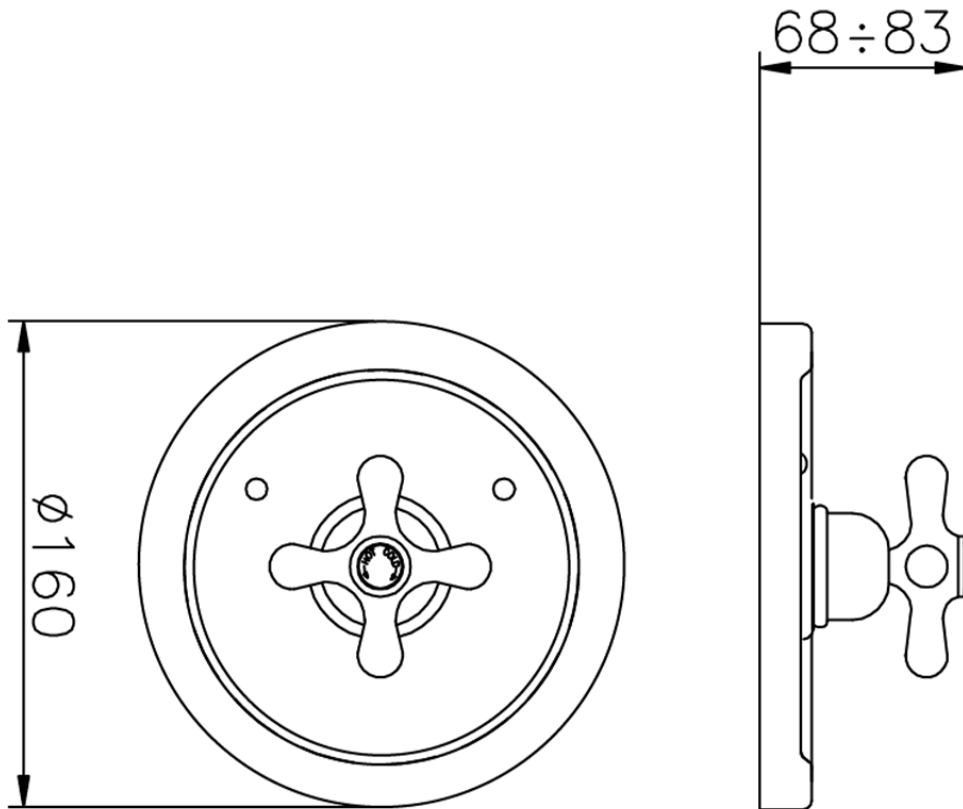

Exposed part for concealed thermo shower valve CROISETTE_CS007200

CS007200

<https://en.huberitalia.com/exposed-part-for-concealed-thermo-shower-valve-croisette-cs007200>

Piastra/Plate/Plaque/Platte/Placa

2-3mm: XX 25-40 YY 76-91

10mm: XX 16-31 YY 65-80

ZB007221

<https://en.huberitalia.com/3-4-concealed-thermostatic-shower-valve-concealed-zb007221>

ZB007201

<https://en.huberitalia.com/1-2-concealed-thermostatic-shower-valve-concealed-zb007201>