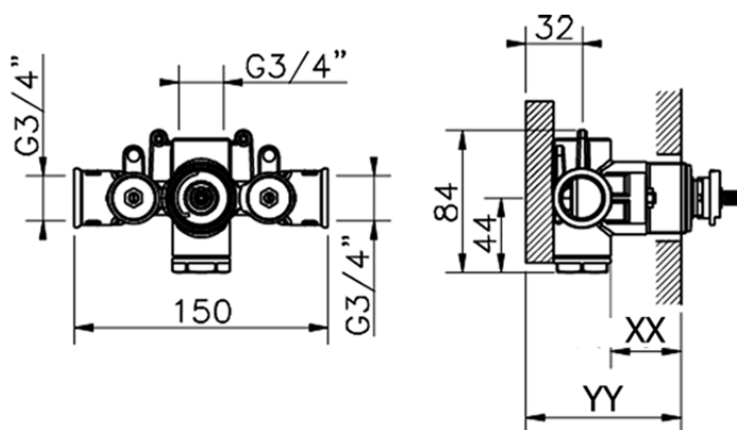

Exposed part for concealed thermo shower valve CROISETTE_CS007200

CS007200

<https://en.huberitalia.com/exposed-part-for-concealed-thermo-shower-valve-croisette-cs007200>

Piastra/Plate/Plaque/Platte/Placa

2-3mm: XX 25-40 YY 76-91

10mm: XX 16-31 YY 65-80

ZB007221

<https://en.huberitalia.com/3-4-concealed-thermostatic-shower-valve-concealed-zb007221>

ZB007201

<https://en.huberitalia.com/1-2-concealed-thermostatic-shower-valve-concealed-zb007201>