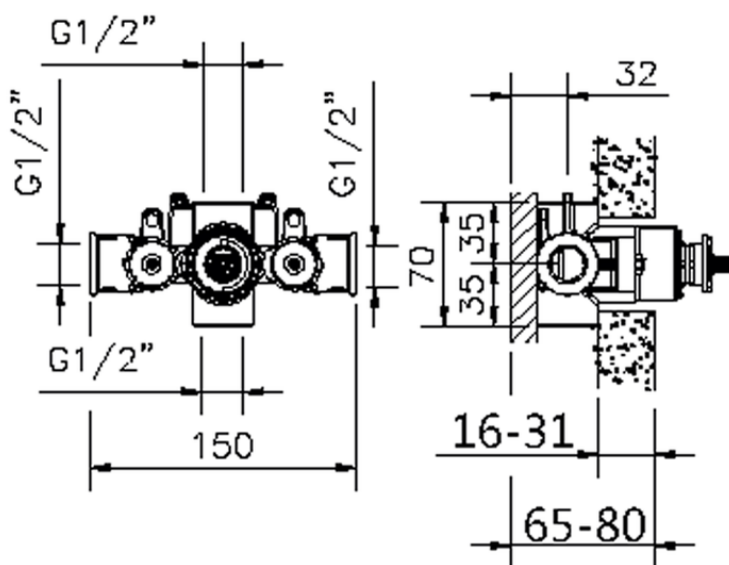

Exposed part for concealed thermo shower valve CROISETTE_CS007200

CS007200

<https://en.huberitalia.com/exposed-part-for-concealed-thermo-shower-valve-croisette-cs007200>

Piastra/Plate/Plaque/Platte/Placa

2-3mm: XX 25-40 YY 76-91

10mm: XX 16-31 YY 65-80

ZB007221

<https://en.huberitalia.com/3-4-concealed-thermostatic-shower-valve-concealed-zb007221>

ZB007201

<https://en.huberitalia.com/1-2-concealed-thermostatic-shower-valve-concealed-zb007201>