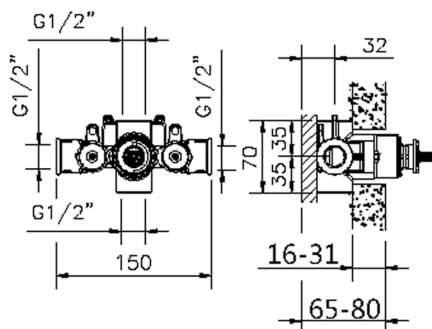

Piastra/Plate/Plaque/Platte/Placa  
2-3mm: XX 25-40 YY 76-91  
10mm: XX 16-31 YY 65-80

1/2" Concealed thermostatic shower valve, without Stopvalve, without trim kit

AVAILABLE FINISHINGS

 **04** 04 Without finishing

CHARACTERISTICS

Installation	<b>Concealed</b>
Cartridge Spare Parts	<b>24.04A.PP</b>
<b>8x20 Plus P Thermostatic Valve</b>	
Concealed	<b>1</b>