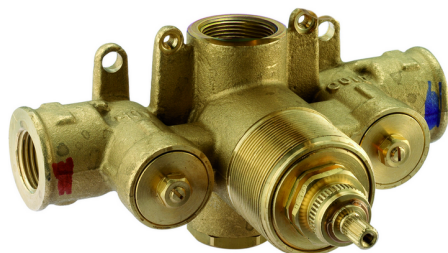

## Exposed part for concealed thermo shower valve CROISSETTE\_CS007200

MODEL **CS007200**

Exposed part for concealed thermo shower valve, without stop valve, without concealed part, for items ZB007201-ZB007221

### CHARACTERISTICS

Installation **Concealed**  
 Required concealed parts **ZB007221**  
**ZB007201**

### Thermostatic

The Huber thermostatic is your personal water manager, helping you to handle, control and save water and energy.

## 3/4" Concealed thermostatic shower valve CONCEALED\_ZB007221

MODEL **ZB007221**

3/4" Concealed thermostatic valve, without  
Stopvalve, without trim kit

AVAILABLE FINISHINGS

CHARACTERISTICS

Installation	<b>Concealed</b>
Cartridge Spare Parts	<b>23.51A.HF</b>
<b>HF Thermostatic Valve</b>	
Concealed	<b>1</b>