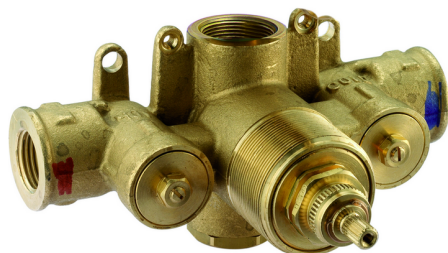

## Exposed part for concealed thermo shower valve CROISSETTE\_CS007200

MODEL **CS007200**

Exposed part for concealed thermo shower valve, without stop valve, without concealed part, for items ZB007201-ZB007221

## 3/4" Concealed thermostatic shower valve CONCEALED\_ZB007221

MODEL **ZB007221**

3/4" Concealed thermostatic valve, without  
Stopvalve, without trim kit

AVAILABLE FINISHINGS

CHARACTERISTICS

Installation	<b>Concealed</b>
Cartridge Spare Parts	<b>23.51A.HF</b>
<b>HF Thermostatic Valve</b>	
Concealed	<b>1</b>

### Thermostatic

The Huber thermostatic is your personal water manager, helping you to handle, control and save water and energy.

**1/2" Concealed thermostatic shower valve CONCEALED\_ZB007201**

MODEL **ZB007201**

1/2" Concealed thermostatic shower valve, without Stopvalve, without trim kit

AVAILABLE FINISHINGS

 **04** 04 Without finishing

CHARACTERISTICS

Installation	<b>Concealed</b>
Cartridge Spare Parts	<b>24.04A.PP</b>
<b>8x20 Plus P Thermostatic Valve</b>	
Concealed	<b>1</b>