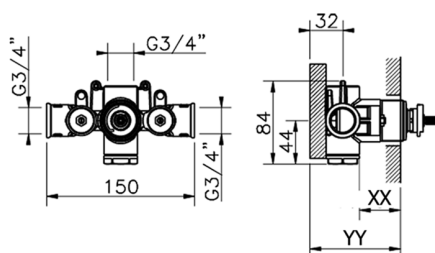

## 3/4" Concealed thermostatic shower valve CONCEALED\_ZB007221

MODEL **ZB007221**

3/4" Concealed thermostatic valve, without  
Stopvalve, without trim kit

AVAILABLE FINISHINGS

CHARACTERISTICS

Installation	<b>Concealed</b>
Cartridge Spare Parts	<b>23.51A.HF</b>
<b>HF Thermostatic Valve</b>	
Concealed	<b>1</b>

Piastra/Plate/Plaque/Platte/Placa  
2-3mm: XX 25-40 YY 76-91  
10mm: XX 16-31 YY 65-80