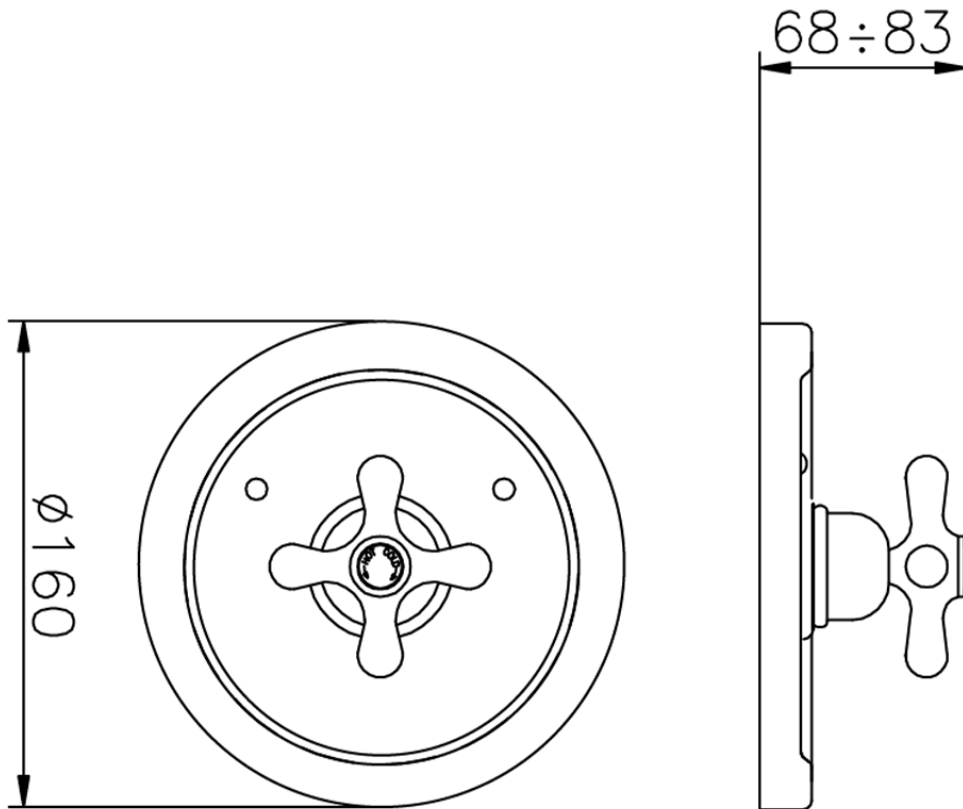

## Exposed part for concealed thermo shower valve CROISETTE\_CS007200

CS007200

<https://en.huberitalia.com/exposed-part-for-concealed-thermo-shower-valve-croisette-cs007200>

Piastra/Plate/Plaque/Platte/Placa

2-3mm: XX 25-40 YY 76-91

10mm: XX 16-31 YY 65-80

ZB007221

<https://en.huberitalia.com/3-4-concealed-thermostatic-shower-valve-concealed-zb007221>

ZB007201

<https://en.huberitalia.com/1-2-concealed-thermostatic-shower-valve-concealed-zb007201>