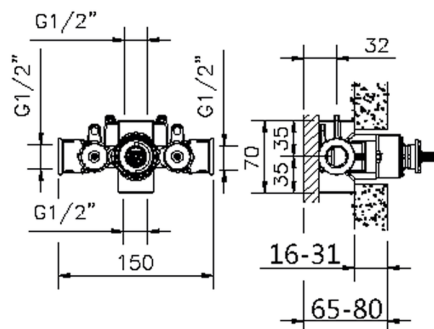

Piastra/Plate/Plaque/Platte/Placa  
2-3mm: XX 25-40 YY 76-91  
10mm: XX 16-31 YY 65-80

1/2" Concealed thermostatic shower valve, without Stopvalve, without trim kit

AVAILABLE FINISHINGS

 **04** 04 Without finishing

CHARACTERISTICS

Installation	<b>Concealed</b>
Cartridge Spare Parts	<b>24.04A.PP</b>
<b>8x20 Plus P Thermostatic Valve</b>	
Concealed	<b>1</b>