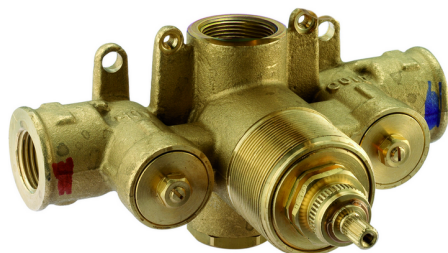

## Exposed part for concealed thermo shower valve CROISSETTE\_CS007200

MODEL **CS007200**

Exposed part for concealed thermo shower valve, without stop valve, without concealed part, for items ZB007201-ZB007221

### Thermostatic

The Huber thermostatic is your personal water manager, helping you to handle, control and save water and energy.

## 3/4" Concealed thermostatic shower valve CONCEALED\_ZB007221

MODEL **ZB007221**

3/4" Concealed thermostatic valve, without  
Stopvalve, without trim kit

AVAILABLE FINISHINGS

CHARACTERISTICS

Installation	<b>Concealed</b>
Cartridge Spare Parts	<b>23.51A.HF</b>
<b>HF Thermostatic Valve</b>	
Concealed	<b>1</b>

### Thermostatic

The Huber thermostatic is your personal water manager, helping you to handle, control and save water and energy.

1/2" Concealed thermostatic shower valve CONCEALED\_ZB007201

MODEL **ZB007201**