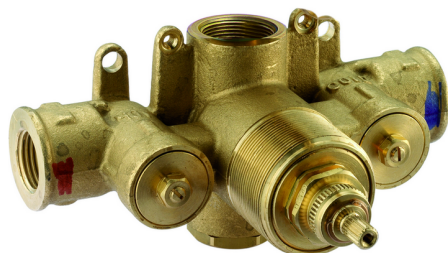

## Exposed part for concealed thermo shower valve CROISSETTE\_CS007200

MODEL **CS007200**

Exposed part for concealed thermo shower valve, without stop valve, without concealed part, for items ZB007201-ZB007221

## 3/4" Concealed thermostatic shower valve CONCEALED\_ZB007221

MODEL **ZB007221**

3/4" Concealed thermostatic valve, without  
Stopvalve, without trim kit

AVAILABLE FINISHINGS

CHARACTERISTICS

Installation	<b>Concealed</b>
Cartridge Spare Parts	<b>23.51A.HF</b>
<b>HF Thermostatic Valve</b>	
Concealed	<b>1</b>

### Thermostatic

The Huber thermostatic is your personal water manager, helping you to handle, control and save water and energy.

1/2" Concealed thermostatic shower valve CONCEALED\_ZB007201

MODEL **ZB007201**

1/2" Concealed thermostatic shower valve, without Stopvalve, without trim kit

AVAILABLE FINISHINGS

 **04** 04 Without finishing

CHARACTERISTICS

Installation	<b>Concealed</b>
Cartridge Spare Parts	<b>24.04A.PP</b>
<b>8x20 Plus P Thermostatic Valve</b>	
Concealed	<b>1</b>