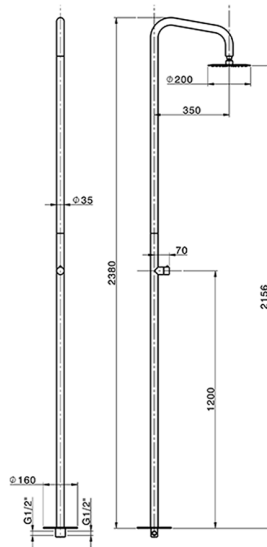

Free Standing Progressive Shower Column COMMUNITY_LX005130

MODEL **LX005130**

Free Standing Progressive Shower Column, for Indoor/Outdoor use, D.200 mm INOX round showerhead, INOX AISI 316L

AVAILABLE FINISHINGS

D1 D1 Brushed Inox

CHARACTERISTICS

Cartridge Spare Parts **ZZ9C292000**

25 mm Progressive single-lever cartridge

2026-04-09