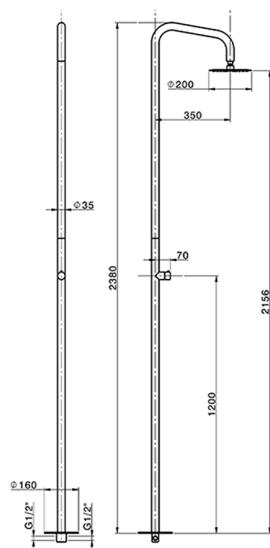

## Free Standing Progressive Shower Column COMMUNITY\_LX005130

MODEL **LX005130**

Free Standing Progressive Shower Column, for Indoor/Outdoor use, D.200 mm INOX round showerhead, INOX AISI 316L

AVAILABLE FINISHINGS

**D1** D1 Brushed Inox

CHARACTERISTICS

Cartridge Spare Parts **ZZ9C292000**

**25 mm Progressive single-lever cartridge**

2026-02-04