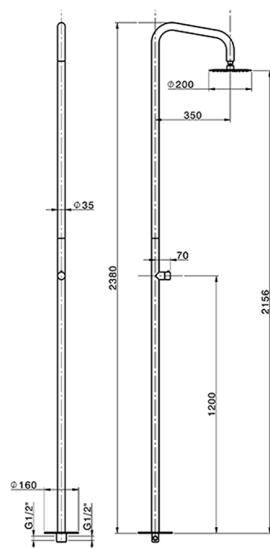

Free Standing Progressive Shower Column COMMUNITY_LX005130

MODEL **LX005130**

Free Standing Progressive Shower Column, for Indoor/Outdoor use, D.200 mm INOX round showerhead, INOX AISI 316L

AVAILABLE FINISHINGS

D1 D1 Brushed Inox

CHARACTERISTICS

Cartridge Spare Parts **ZZ9C292000**

25 mm Progressive single-lever cartridge

2026-06-13